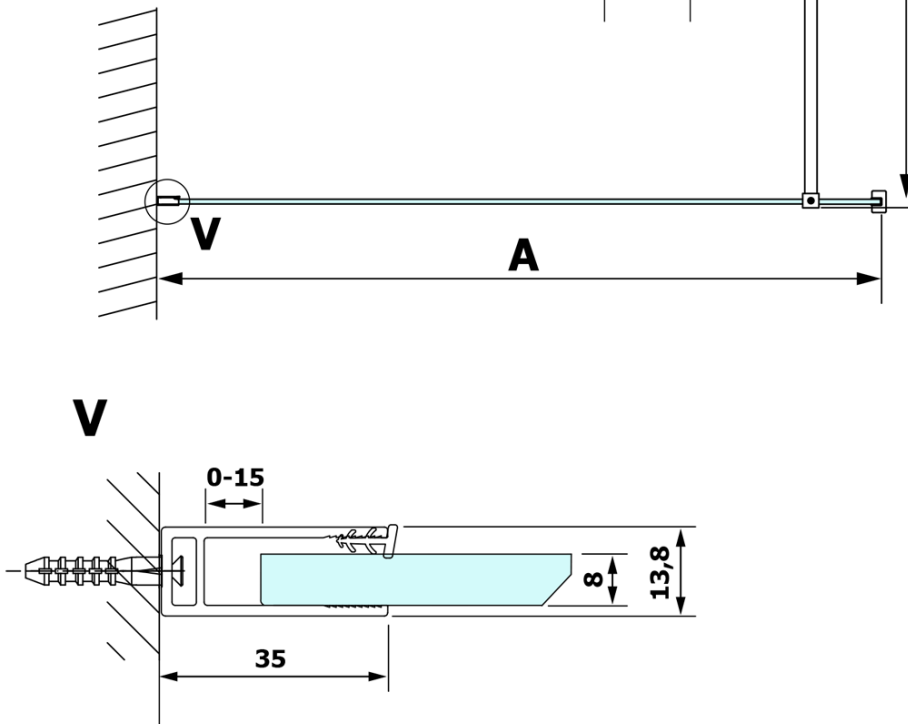

## VARIO CHROME One-piece shower glass panel, wall-mount, matt glass, 800 mm

Order code: GX1480GX1010

### Size

Height: 2000 mm  
Depth: 800 mm

**VARIO CHROME One-piece shower glass panel, wall-mount, matt glass, 800 mm**

**Technical sheet**

MODEL	A
GX1470	685-700
GX1480	785-800
GX1490	885-900
GX1410	985-1000
GX1411	1085-1100
GX1412	1185-1200
GX1413	1285-1300
GX1414	1385-1400

**VARIO CHROME One-piece shower glass panel, wall-mount, matt glass, 800 mm**

MODEL	A
GX1470	685-700
GX1480	785-800
GX1490	885-900
GX1410	985-1000