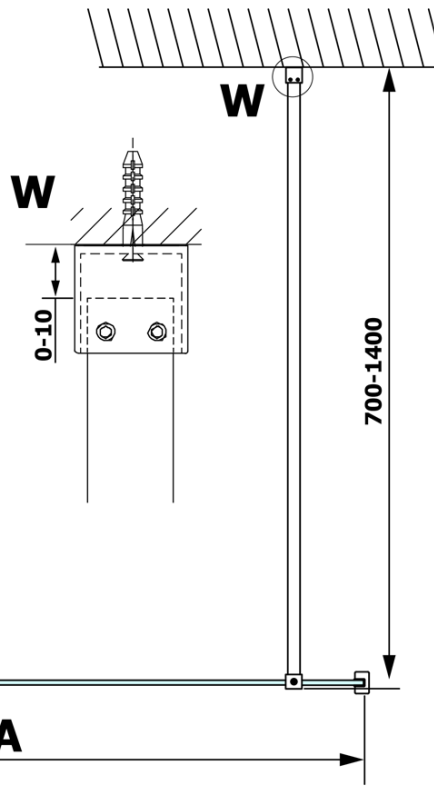

## VARIO CHROME One-piece shower glass panel, wall-mount, matt glass, 800 mm

Order code: GX1480GX1010

### Size

Height: 2000 mm  
Depth: 800 mm

**VARIO CHROME One-piece shower glass panel, wall-mount, matt glass, 800 mm**

**Technical sheet**

MODEL	A
GX1470	685-700
GX1480	785-800
GX1490	885-900
GX1410	985-1000
GX1411	1085-1100
GX1412	1185-1200
GX1413	1285-1300
GX1414	1385-1400

**VARIO CHROME One-piece shower glass panel, wall-mount, matt glass, 800 mm**

MODEL	A
GX1470	685-700
GX1480	785-800
GX1490	885-900
GX1410	985-1000