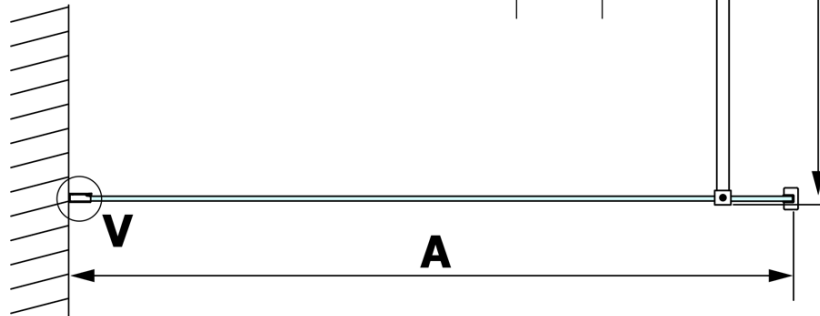

VARIO CHROME One-piece shower glass panel, wall-mount, matt glass, 700 mm

Order code: GX1470GX1010

Basic information

Brand: Gelco
Series: VARIO

Size

Height: 2000 mm
Depth: 700 mm

Properties

Profile colour: Chrome - polished aluminum
Shape: Single-wall fixed screen
Glass colour: Matte glass
Glass finish: Coated glass
Glass thickness: 8 mm
Weight / Piece: 31.0 kg
Packaging: 2 Piece
Warranty: 3 years

VARIO CHROME One-piece shower glass panel, wall-mount, matt glass, 700 mm

Technical sheet

MODEL	A
GX1470	685-700
GX1480	785-800
GX1490	885-900
GX1410	985-1000

VARIO CHROME One-piece shower glass panel, wall-mount, matt glass, 700 mm

MODEL	A
GX1470	685-700
GX1480	785-800
GX1490	885-900
GX1410	985-1000
GX1411	1085-1100
GX1412	1185-1200
GX1413	1285-1300
GX1414	1385-1400