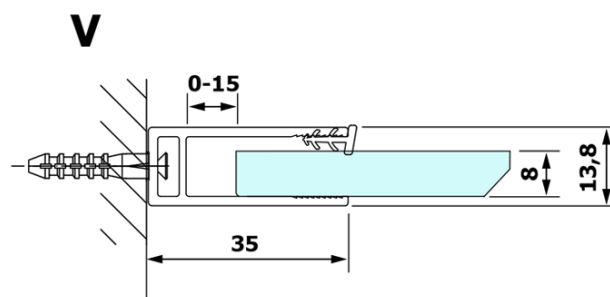

VARIO CHROME One-piece shower glass panel, wall-mount, matt glass, 700 mm

Order code: GX1470GX1010

Basic information

Brand: Gelco
Series: VARIO

Size

Height: 2000 mm
Depth: 700 mm

Properties

Profile colour: Chrome - polished aluminum
Shape: Single-wall fixed screen
Glass colour: Matte glass
Glass finish: Coated glass
Glass thickness: 8 mm
Weight / Piece: 31.0 kg
Packaging: 2 Piece
Warranty: 3 years

VARIO CHROME One-piece shower glass panel, wall-mount, matt glass, 700 mm

Technical sheet

MODEL	A
GX1470	685-700
GX1480	785-800
GX1490	885-900
GX1410	985-1000

VARIO CHROME One-piece shower glass panel, wall-mount, matt glass, 700 mm

MODEL	A
GX1470	685-700
GX1480	785-800
GX1490	885-900
GX1410	985-1000
GX1411	1085-1100
GX1412	1185-1200
GX1413	1285-1300
GX1414	1385-1400