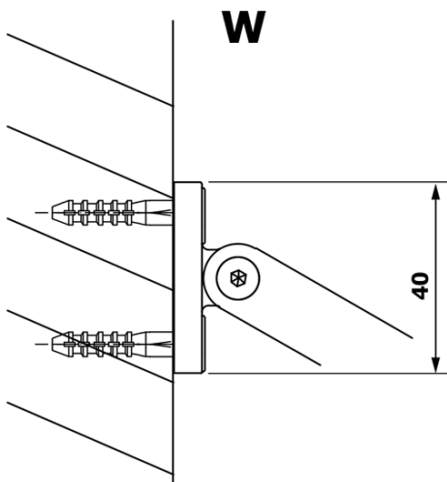

VARIO CHROME One-piece shower glass panel, wall-mount, matt glass, 700 mm

Order code: GX1470GX1010

Basic information

Brand: Gelco
Series: VARIO

Size

Height: 2000 mm
Depth: 700 mm

Properties

Profile colour: Chrome - polished aluminum
Shape: Single-wall fixed screen
Glass colour: Matte glass
Glass finish: Coated glass
Glass thickness: 8 mm
Weight / Piece: 31.0 kg
Packaging: 2 Piece
Warranty: 3 years

VARIO CHROME One-piece shower glass panel, wall-mount, matt glass, 700 mm

Technical sheet

MODEL	A
GX1470	685-700
GX1480	785-800
GX1490	885-900
GX1410	985-1000

VARIO CHROME One-piece shower glass panel, wall-mount, matt glass, 700 mm

MODEL	A
GX1470	685-700
GX1480	785-800
GX1490	885-900
GX1410	985-1000
GX1411	1085-1100
GX1412	1185-1200
GX1413	1285-1300
GX1414	1385-1400