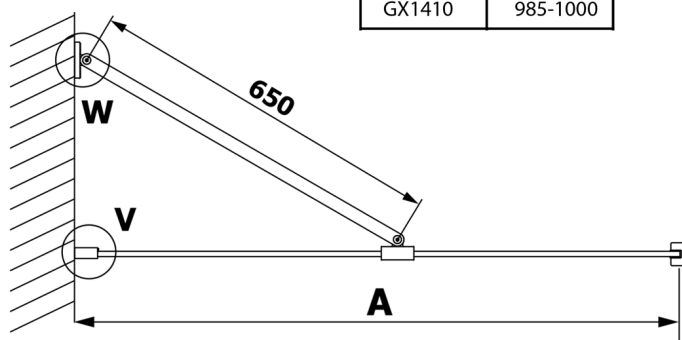

VARIO CHROME One-piece shower glass panel, wall-mount, matt glass, 700 mm

Order code: GX1470GX1010

Size

Height: 2000 mm

Depth: 700 mm

Properties

Warranty: 3 years

Technical sheet

MODEL	A
GX1470	685-700
GX1480	785-800
GX1490	885-900
GX1410	985-1000

VARIO CHROME One-piece shower glass panel, wall-mount, matt glass, 700 mm

MODEL	A
GX1470	685-700
GX1480	785-800
GX1490	885-900
GX1410	985-1000
GX1411	1085-1100
GX1412	1185-1200
GX1413	1285-1300
GX1414	1385-1400