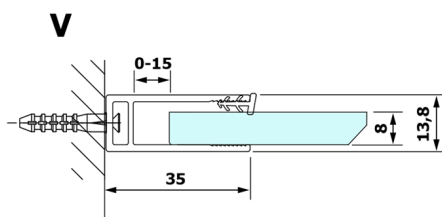

VARIO CHROME One-piece shower glass panel, wall-mount, matt glass, 700 mm

Order code: GX1470GX1010

Size

Height: 2000 mm

Depth: 700 mm

Properties

Warranty: 3 years

Technical sheet

MODEL	A
GX1470	685-700
GX1480	785-800
GX1490	885-900
GX1410	985-1000

VARIO CHROME One-piece shower glass panel, wall-mount, matt glass, 700 mm

MODEL	A
GX1470	685-700
GX1480	785-800
GX1490	885-900
GX1410	985-1000
GX1411	1085-1100
GX1412	1185-1200
GX1413	1285-1300
GX1414	1385-1400