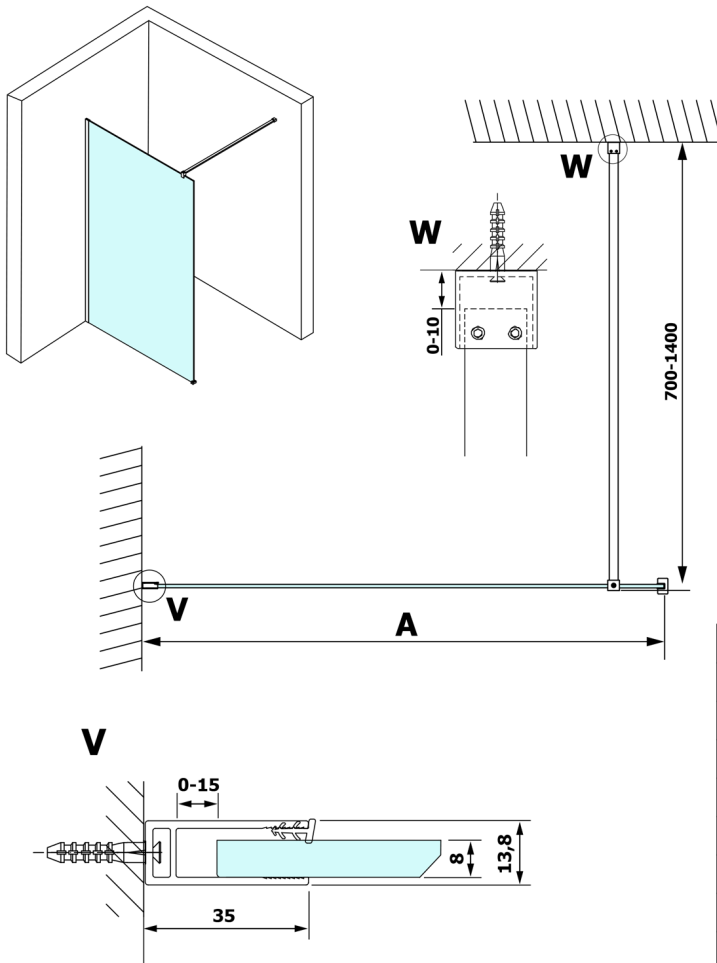

VARIO CHROME One-piece shower glass panel, wall-mount, matt glass, 700 mm

Order code: GX1470GX1010

Size

Height: 2000 mm

Depth: 700 mm

Properties

Warranty: 3 years

Technical sheet

MODEL	A
GX1470	685-700
GX1480	785-800
GX1490	885-900
GX1410	985-1000

VARIO CHROME One-piece shower glass panel, wall-mount, matt glass, 700 mm

MODEL	A
GX1470	685-700
GX1480	785-800
GX1490	885-900
GX1410	985-1000
GX1411	1085-1100
GX1412	1185-1200
GX1413	1285-1300
GX1414	1385-1400