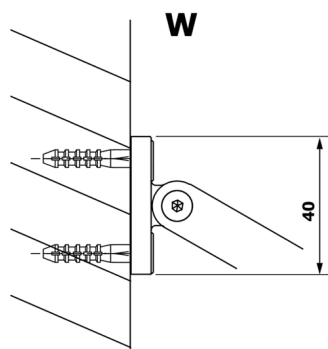

VARIO CHROME One-piece shower glass panel, wall-mount, matt glass, 700 mm

Order code: GX1470GX1010

Size

Height: 2000 mm

Depth: 700 mm

Properties

Warranty: 3 years

Technical sheet

MODEL	A
GX1470	685-700
GX1480	785-800
GX1490	885-900
GX1410	985-1000

VARIO CHROME One-piece shower glass panel, wall-mount, matt glass, 700 mm

MODEL	A
GX1470	685-700
GX1480	785-800
GX1490	885-900
GX1410	985-1000
GX1411	1085-1100
GX1412	1185-1200
GX1413	1285-1300
GX1414	1385-1400