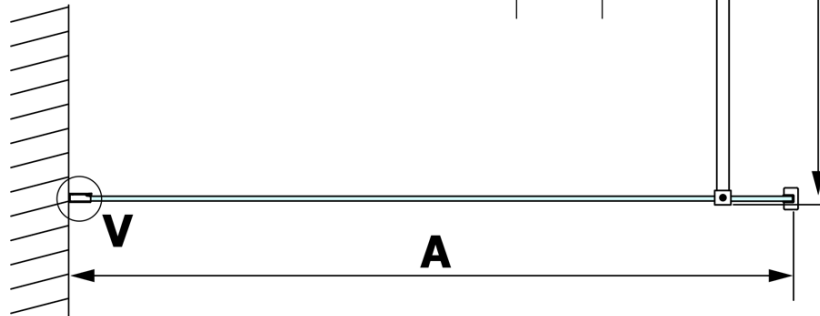

### Size

**Height:** 2000 mm  
**Depth:** 700 mm

### Properties

**Profile colour:** Chrome - polished aluminum  
**Shape:** Single-wall fixed screen  
**Glass colour:** Smoked glass  
**Glass finish:** Coated glass  
**Glass thickness:** 8 mm  
**Weight / Piece:** 31.0 kg  
**Packaging:** 2 Piece  
**Warranty:** 3 years

**VARIO CHROME One-piece shower glass panel, wall-mount, smoked glass, 700 mm**

**Technical sheet**

| MODEL  | A        |
|--------|----------|
| GX1370 | 685-700  |
| GX1380 | 785-800  |
| GX1390 | 885-900  |
| GX1310 | 985-1000 |

**VARIO CHROME One-piece shower glass panel, wall-mount, smoked glass, 700 mm**

| MODEL  | A         |
|--------|-----------|
| GX1370 | 685-700   |
| GX1380 | 785-800   |
| GX1390 | 885-900   |
| GX1310 | 985-1000  |
| GX1311 | 1085-1100 |
| GX1312 | 1185-1200 |
| GX1313 | 1285-1300 |
| GX1314 | 1385-1400 |