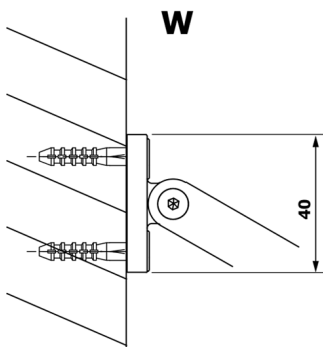

VARIO CHROME One-piece shower glass panel, wall-mount, smoked glass, 700 mm

Order code: GX1370GX1010

Size

Height: 2000 mm

Depth: 700 mm

Properties

Warranty: 3 years

Technical sheet

| MODEL | A |
|--------|----------|
| GX1370 | 685-700 |
| GX1380 | 785-800 |
| GX1390 | 885-900 |
| GX1310 | 985-1000 |

VARIO CHROME One-piece shower glass panel, wall-mount, smoked glass, 700 mm

| MODEL | A |
|--------|-----------|
| GX1370 | 685-700 |
| GX1380 | 785-800 |
| GX1390 | 885-900 |
| GX1310 | 985-1000 |
| GX1311 | 1085-1100 |
| GX1312 | 1185-1200 |
| GX1313 | 1285-1300 |
| GX1314 | 1385-1400 |