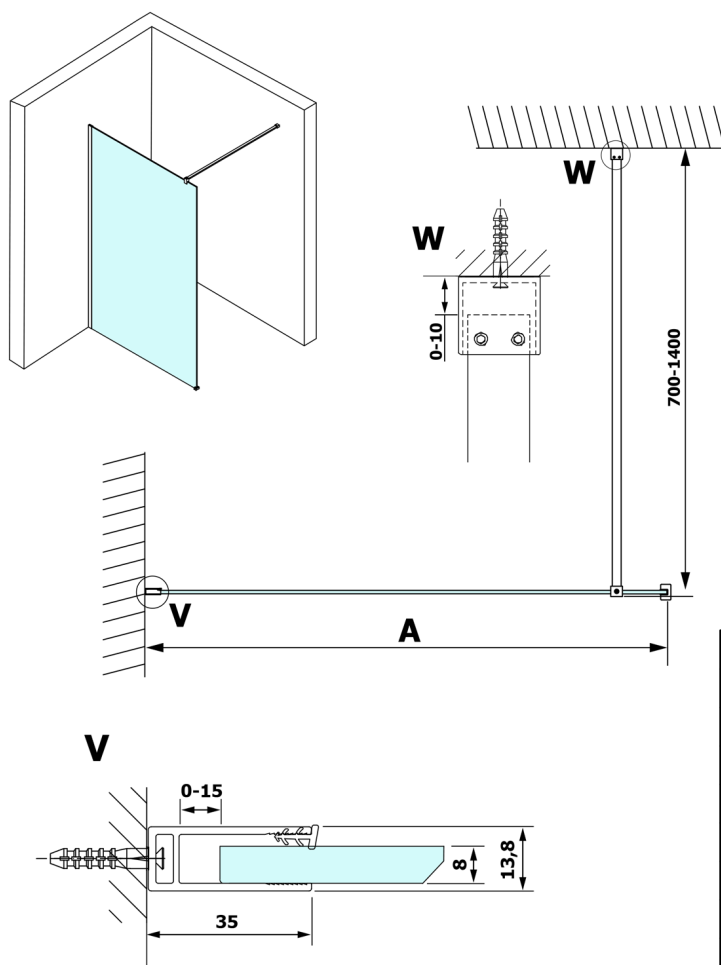

VARIO CHROME One-piece shower glass panel, wall-mount, smoked glass, 700 mm

Order code: GX1370GX1010

Size

Height: 2000 mm

Depth: 700 mm

Properties

Warranty: 3 years

Technical sheet

| MODEL | A |
|--------|----------|
| GX1370 | 685-700 |
| GX1380 | 785-800 |
| GX1390 | 885-900 |
| GX1310 | 985-1000 |

VARIO CHROME One-piece shower glass panel, wall-mount, smoked glass, 700 mm

| MODEL | A |
|--------|-----------|
| GX1370 | 685-700 |
| GX1380 | 785-800 |
| GX1390 | 885-900 |
| GX1310 | 985-1000 |
| GX1311 | 1085-1100 |
| GX1312 | 1185-1200 |
| GX1313 | 1285-1300 |
| GX1314 | 1385-1400 |