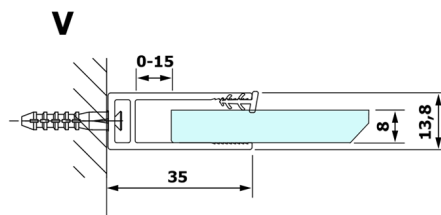

VARIO CHROME One-piece shower glass panel, wall-mount, smoked glass, 700 mm

Order code: GX1370GX1010

Size

Height: 2000 mm

Depth: 700 mm

Properties

Warranty: 3 years

Technical sheet

| MODEL | A |
|--------|----------|
| GX1370 | 685-700 |
| GX1380 | 785-800 |
| GX1390 | 885-900 |
| GX1310 | 985-1000 |

VARIO CHROME One-piece shower glass panel, wall-mount, smoked glass, 700 mm

| MODEL | A |
|--------|-----------|
| GX1370 | 685-700 |
| GX1380 | 785-800 |
| GX1390 | 885-900 |
| GX1310 | 985-1000 |
| GX1311 | 1085-1100 |
| GX1312 | 1185-1200 |
| GX1313 | 1285-1300 |
| GX1314 | 1385-1400 |