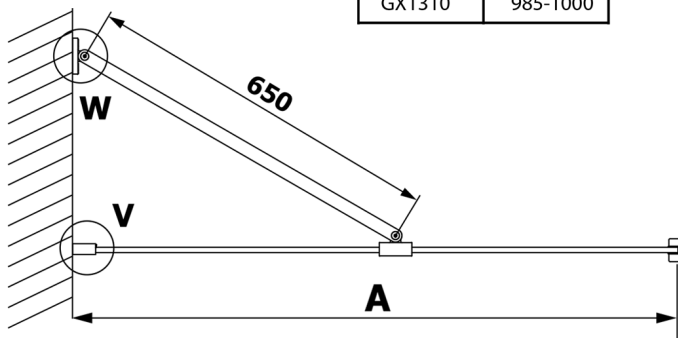

VARIO CHROME One-piece shower glass panel, wall-mount, smoked glass, 700 mm

Order code: GX1370GX1010

Size

Height: 2000 mm

Depth: 700 mm

Properties

Warranty: 3 years

Technical sheet

| MODEL | A |
|--------|----------|
| GX1370 | 685-700 |
| GX1380 | 785-800 |
| GX1390 | 885-900 |
| GX1310 | 985-1000 |

VARIO CHROME One-piece shower glass panel, wall-mount, smoked glass, 700 mm

| MODEL | A |
|--------|-----------|
| GX1370 | 685-700 |
| GX1380 | 785-800 |
| GX1390 | 885-900 |
| GX1310 | 985-1000 |
| GX1311 | 1085-1100 |
| GX1312 | 1185-1200 |
| GX1313 | 1285-1300 |
| GX1314 | 1385-1400 |