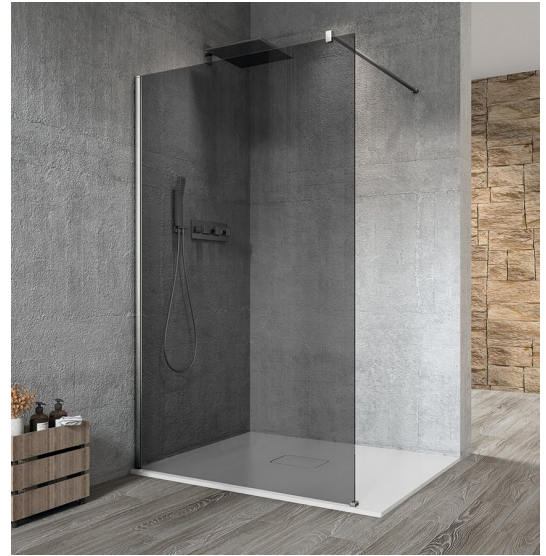

VARIO CHROME One-piece shower glass panel, wall-mount, smoked glass, 700 mm

Order code: GX1370GX1010

Size

Height: 2000 mm

Depth: 700 mm

Properties

Warranty: 3 years

Technical sheet

| MODEL | A |
|--------|----------|
| GX1370 | 685-700 |
| GX1380 | 785-800 |
| GX1390 | 885-900 |
| GX1310 | 985-1000 |

VARIO CHROME One-piece shower glass panel, wall-mount, smoked glass, 700 mm

| MODEL | A |
|--------|-----------|
| GX1370 | 685-700 |
| GX1380 | 785-800 |
| GX1390 | 885-900 |
| GX1310 | 985-1000 |
| GX1311 | 1085-1100 |
| GX1312 | 1185-1200 |
| GX1313 | 1285-1300 |
| GX1314 | 1385-1400 |