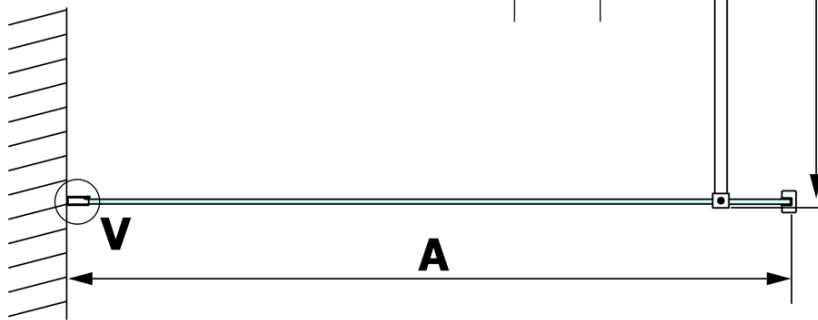

VARIO CHROME One-piece shower glass panel, wall-mount, clear glass, 1200 mm

Order code: GX1212GX1010

Basic information

Brand: Gelco
Series: VARIO

Size

Height: 2000 mm
Depth: 1200 mm

Properties

Profile colour: Chrome - polished aluminum
Shape: Single-wall fixed screen
Glass colour: TRANSPARENT glass
Glass finish: Coated glass
Glass thickness: 8 mm
Weight / Piece: 68.0 kg
Packaging: 2 Piece
Warranty: 3 years

We recommend buy

1 Piece VARIO shower screen wall support bar 1400mm, chrome (Order code: GX2210)

VARIO CHROME One-piece shower glass panel, wall-mount, clear glass, 1200 mm

Technical sheet

MODEL	A
GX1270	685-700
GX1280	785-800
GX1290	885-900
GX1210	985-1000
GX1211	1085-1100
GX1212	1185-1200
GX1213	1285-1300
GX1214	1385-1400