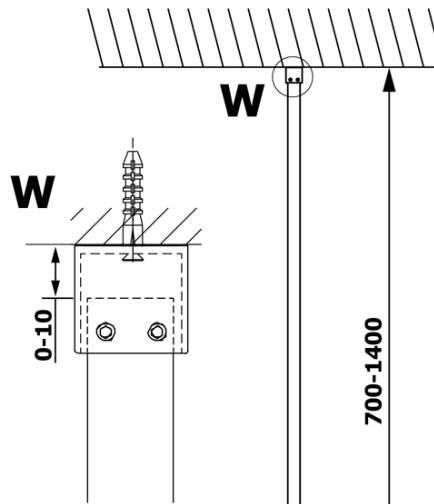

VARIO CHROME One-piece shower glass panel, wall-mount, clear glass, 1200 mm

Order code: GX1212GX1010

Basic information

Brand: Gelco
Series: VARIO

Size

Height: 2000 mm
Depth: 1200 mm

Properties

Profile colour: Chrome - polished aluminum
Shape: Single-wall fixed screen
Glass colour: TRANSPARENT glass
Glass finish: Coated glass
Glass thickness: 8 mm
Weight / Piece: 68.0 kg
Packaging: 2 Piece
Warranty: 3 years

We recommend buy

1 Piece VARIO shower screen wall support bar 1400mm, chrome (Order code: GX2210)

VARIO CHROME One-piece shower glass panel, wall-mount, clear glass, 1200 mm

Technical sheet

MODEL	A
GX1270	685-700
GX1280	785-800
GX1290	885-900
GX1210	985-1000
GX1211	1085-1100
GX1212	1185-1200
GX1213	1285-1300
GX1214	1385-1400