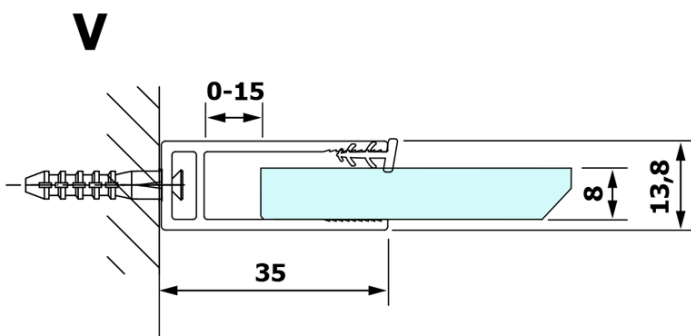

VARIO CHROME One-piece shower glass panel, wall-mount, clear glass, 1200 mm

Order code: GX1212GX1010

Basic information

Brand: Gelco
Series: VARIO

Size

Height: 2000 mm
Depth: 1200 mm

Properties

Profile colour: Chrome - polished aluminum
Shape: Single-wall fixed screen
Glass colour: TRANSPARENT glass
Glass finish: Coated glass
Glass thickness: 8 mm
Weight / Piece: 68.0 kg
Packaging: 2 Piece
Warranty: 3 years

We recommend buy

1 Piece VARIO shower screen wall support bar 1400mm, chrome (Order code: GX2210)

VARIO CHROME One-piece shower glass panel, wall-mount, clear glass, 1200 mm

Technical sheet

MODEL	A
GX1270	685-700
GX1280	785-800
GX1290	885-900
GX1210	985-1000
GX1211	1085-1100
GX1212	1185-1200
GX1213	1285-1300
GX1214	1385-1400