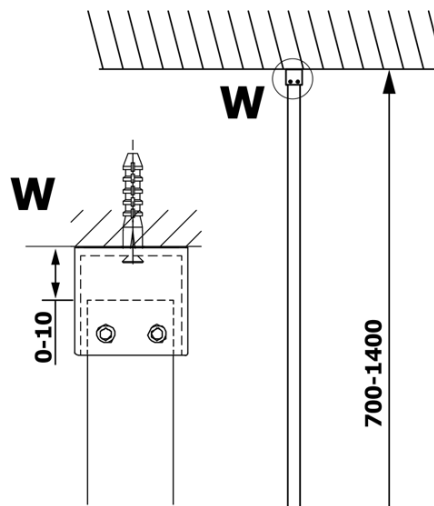

VARIO CHROME One-piece shower glass panel, wall-mount, clear glass, 1100 mm

Order code: GX1211GX1010

Basic information

Brand: Gelco
Series: VARIO

Size

Height: 2000 mm
Depth: 1100 mm

Properties

Profile colour: Chrome - polished aluminum
Shape: Single-wall fixed screen
Glass colour: TRANSPARENT glass
Glass finish: Coated glass
Glass thickness: 8 mm
Weight / Piece: 60.0 kg
Packaging: 2 Piece
Warranty: 3 years

We recommend buy

1 Piece VARIO shower screen wall support bar 1400mm, chrome (Order code: GX2210)

VARIO CHROME One-piece shower glass panel, wall-mount, clear glass, 1100 mm

Technical sheet

MODEL	A
GX1270	685-700
GX1280	785-800
GX1290	885-900
GX1210	985-1000
GX1211	1085-1100
GX1212	1185-1200
GX1213	1285-1300
GX1214	1385-1400