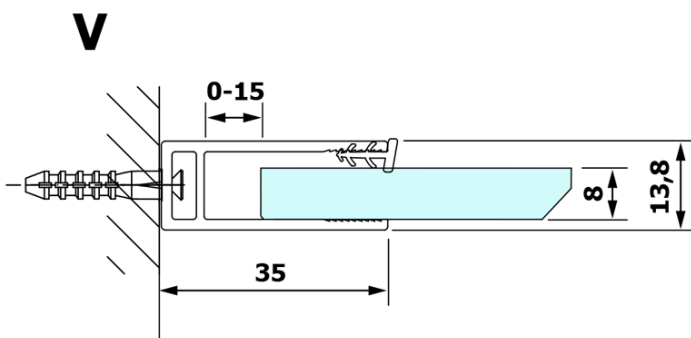

VARIO CHROME One-piece shower glass panel, wall-mount, clear glass, 1100 mm

Order code: GX1211GX1010

Basic information

Brand: Gelco
Series: VARIO

Size

Height: 2000 mm
Depth: 1100 mm

Properties

Profile colour: Chrome - polished aluminum
Shape: Single-wall fixed screen
Glass colour: TRANSPARENT glass
Glass finish: Coated glass
Glass thickness: 8 mm
Weight / Piece: 60.0 kg
Packaging: 2 Piece
Warranty: 3 years

We recommend buy

1 Piece VARIO shower screen wall support bar 1400mm, chrome (Order code: GX2210)

VARIO CHROME One-piece shower glass panel, wall-mount, clear glass, 1100 mm

Technical sheet

MODEL	A
GX1270	685-700
GX1280	785-800
GX1290	885-900
GX1210	985-1000
GX1211	1085-1100
GX1212	1185-1200
GX1213	1285-1300
GX1214	1385-1400