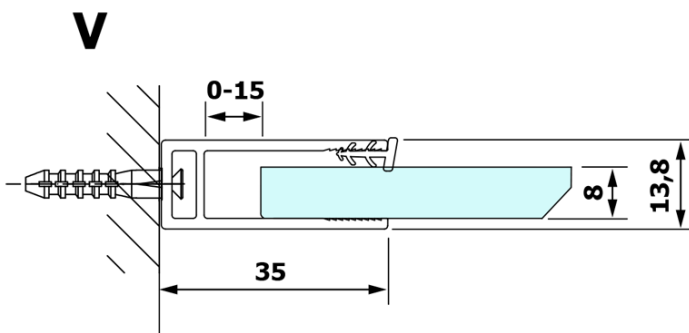

VARIO CHROME One-piece shower glass panel, wall-mount, clear glass, 1000 mm

MODEL	A
GX1270	685-700
GX1280	785-800
GX1290	885-900
GX1210	985-1000
GX1211	1085-1100
GX1212	1185-1200
GX1213	1285-1300
GX1214	1385-1400