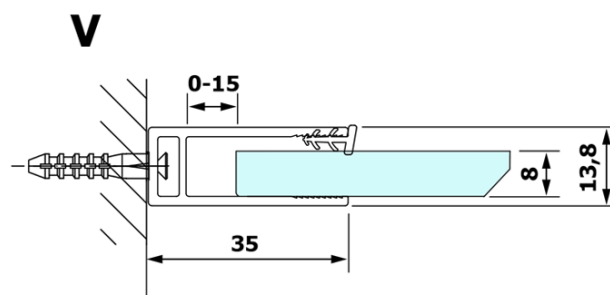

### Size

**Height:** 2000 mm  
**Depth:** 1000 mm

### Properties

**Profile colour:** Chrome - polished aluminum  
**Shape:** Single-wall fixed screen  
**Glass colour:** TRANSPARENT glass  
**Glass finish:** Coated glass  
**Glass thickness:** 8 mm  
**Weight / Piece:** 47.0 kg  
**Packaging:** 2 Piece  
**Warranty:** 3 years

**VARIO CHROME One-piece shower glass panel, wall-mount, clear glass, 1000 mm**

**Technical sheet**

| MODEL  | A        |
|--------|----------|
| GX1270 | 685-700  |
| GX1280 | 785-800  |
| GX1290 | 885-900  |
| GX1210 | 985-1000 |

**VARIO CHROME One-piece shower glass panel, wall-mount, clear glass, 1000 mm**

| MODEL  | A         |
|--------|-----------|
| GX1270 | 685-700   |
| GX1280 | 785-800   |
| GX1290 | 885-900   |
| GX1210 | 985-1000  |
| GX1211 | 1085-1100 |
| GX1212 | 1185-1200 |
| GX1213 | 1285-1300 |
| GX1214 | 1385-1400 |