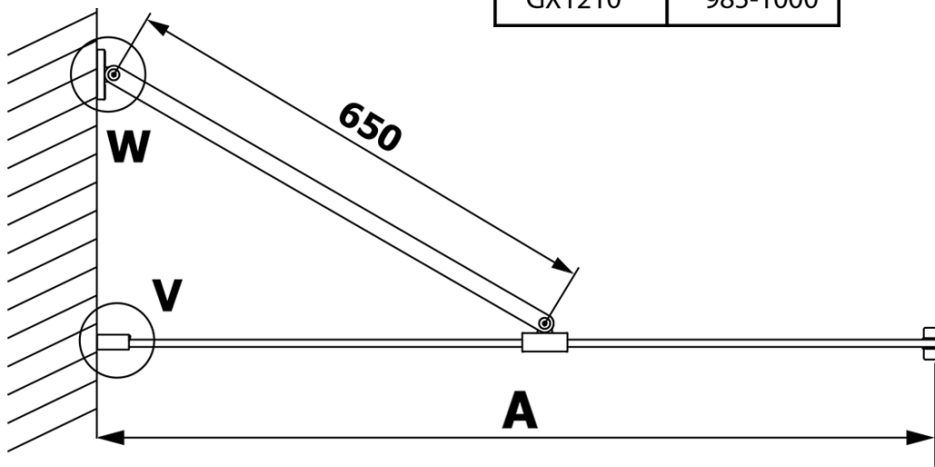

### Size

**Height:** 2000 mm  
**Depth:** 1000 mm

### Properties

**Profile colour:** Chrome - polished aluminum  
**Shape:** Single-wall fixed screen  
**Glass colour:** TRANSPARENT glass  
**Glass finish:** Coated glass  
**Glass thickness:** 8 mm  
**Weight / Piece:** 47.0 kg  
**Packaging:** 2 Piece  
**Warranty:** 3 years

**VARIO CHROME One-piece shower glass panel, wall-mount, clear glass, 1000 mm**

**Technical sheet**

| MODEL  | A        |
|--------|----------|
| GX1270 | 685-700  |
| GX1280 | 785-800  |
| GX1290 | 885-900  |
| GX1210 | 985-1000 |

**VARIO CHROME One-piece shower glass panel, wall-mount, clear glass, 1000 mm**

| MODEL  | A         |
|--------|-----------|
| GX1270 | 685-700   |
| GX1280 | 785-800   |
| GX1290 | 885-900   |
| GX1210 | 985-1000  |
| GX1211 | 1085-1100 |
| GX1212 | 1185-1200 |
| GX1213 | 1285-1300 |
| GX1214 | 1385-1400 |