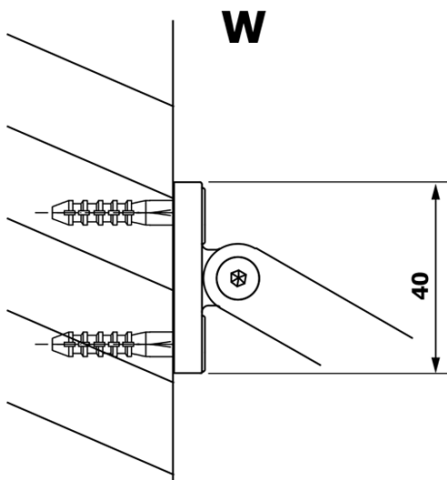

### Size

**Height:** 2000 mm  
**Depth:** 1000 mm

### Properties

**Profile colour:** Chrome - polished aluminum  
**Shape:** Single-wall fixed screen  
**Glass colour:** TRANSPARENT glass  
**Glass finish:** Coated glass  
**Glass thickness:** 8 mm  
**Weight / Piece:** 47.0 kg  
**Packaging:** 2 Piece  
**Warranty:** 3 years

**VARIO CHROME One-piece shower glass panel, wall-mount, clear glass, 1000 mm**

**Technical sheet**

| MODEL  | A        |
|--------|----------|
| GX1270 | 685-700  |
| GX1280 | 785-800  |
| GX1290 | 885-900  |
| GX1210 | 985-1000 |

**VARIO CHROME One-piece shower glass panel, wall-mount, clear glass, 1000 mm**

| MODEL  | A         |
|--------|-----------|
| GX1270 | 685-700   |
| GX1280 | 785-800   |
| GX1290 | 885-900   |
| GX1210 | 985-1000  |
| GX1211 | 1085-1100 |
| GX1212 | 1185-1200 |
| GX1213 | 1285-1300 |
| GX1214 | 1385-1400 |