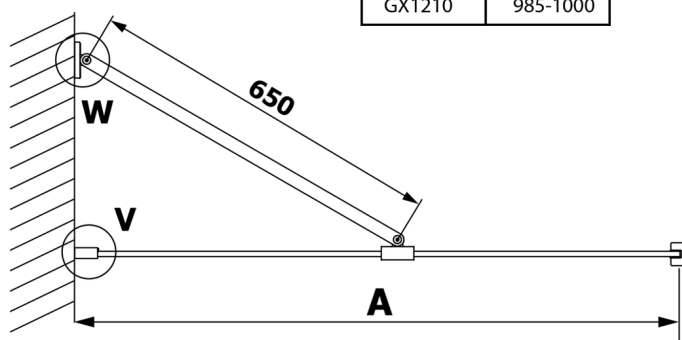

# VARIO CHROME One-piece shower glass panel, wall-mount, clear glass, 1000 mm

Order code: GX1210GX1010

## Size

Height: 2000 mm

Depth: 1000 mm

## Technical sheet

MODEL	A
GX1270	685-700
GX1280	785-800
GX1290	885-900
GX1210	985-1000

**VARIO CHROME One-piece shower glass panel, wall-mount, clear glass, 1000 mm**

MODEL	A
GX1270	685-700
GX1280	785-800
GX1290	885-900
GX1210	985-1000
GX1211	1085-1100
GX1212	1185-1200
GX1213	1285-1300
GX1214	1385-1400