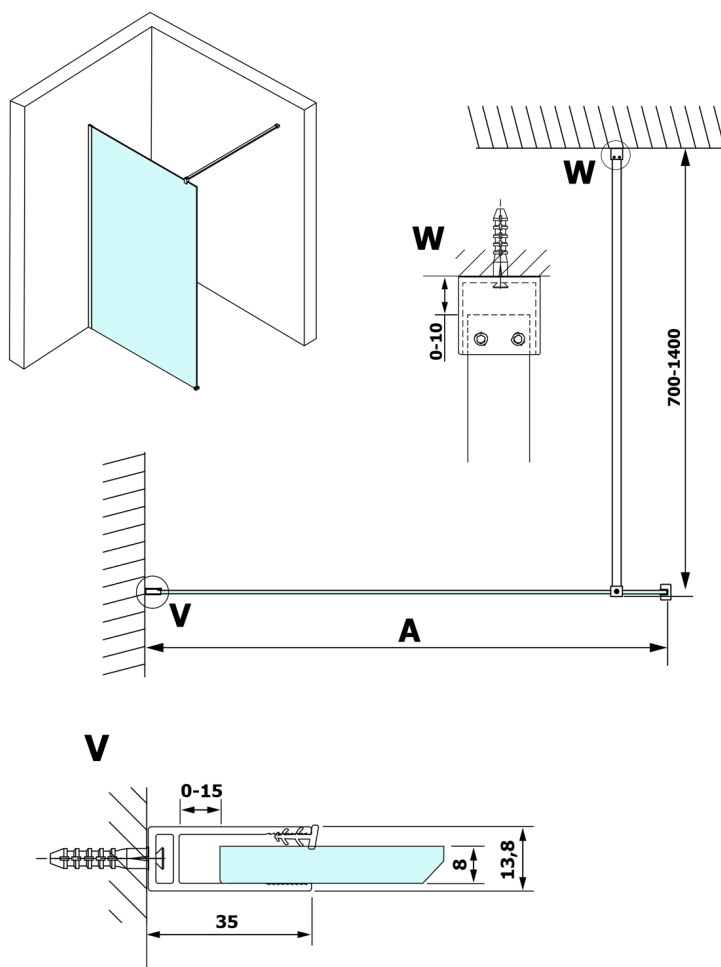

# VARIO CHROME One-piece shower glass panel, wall-mount, clear glass, 1000 mm

Order code: GX1210GX1010

## Size

Height: 2000 mm

Depth: 1000 mm

## Technical sheet

MODEL	A
GX1270	685-700
GX1280	785-800
GX1290	885-900
GX1210	985-1000

**VARIO CHROME One-piece shower glass panel, wall-mount, clear glass, 1000 mm**

MODEL	A
GX1270	685-700
GX1280	785-800
GX1290	885-900
GX1210	985-1000
GX1211	1085-1100
GX1212	1185-1200
GX1213	1285-1300
GX1214	1385-1400