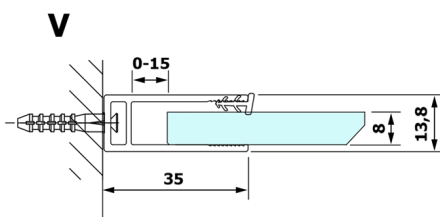

# VARIO CHROME One-piece shower glass panel, wall-mount, clear glass, 1000 mm

Order code: GX1210GX1010

## Size

Height: 2000 mm

Depth: 1000 mm

## Technical sheet

MODEL	A
GX1270	685-700
GX1280	785-800
GX1290	885-900
GX1210	985-1000

**VARIO CHROME One-piece shower glass panel, wall-mount, clear glass, 1000 mm**

MODEL	A
GX1270	685-700
GX1280	785-800
GX1290	885-900
GX1210	985-1000
GX1211	1085-1100
GX1212	1185-1200
GX1213	1285-1300
GX1214	1385-1400