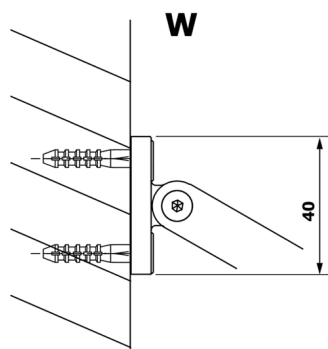

# VARIO CHROME One-piece shower glass panel, wall-mount, clear glass, 1000 mm

Order code: GX1210GX1010

## Size

Height: 2000 mm

Depth: 1000 mm

## Technical sheet

MODEL	A
GX1270	685-700
GX1280	785-800
GX1290	885-900
GX1210	985-1000

**VARIO CHROME One-piece shower glass panel, wall-mount, clear glass, 1000 mm**

MODEL	A
GX1270	685-700
GX1280	785-800
GX1290	885-900
GX1210	985-1000
GX1211	1085-1100
GX1212	1185-1200
GX1213	1285-1300
GX1214	1385-1400