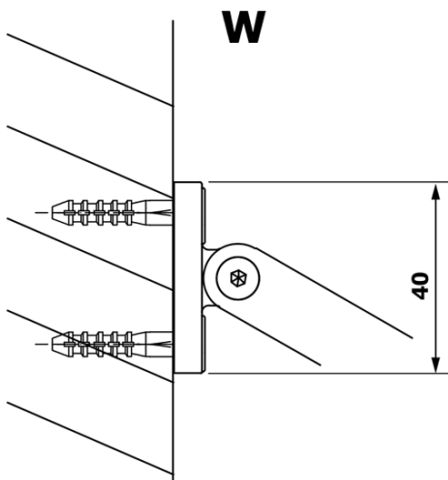

## VARIO CHROME One-piece shower glass panel, wall-mount, clear glass, 800 mm

**Order code:** GX1280GX1010

### Size

**Height:** 2000 mm  
**Depth:** 800 mm

### Properties

**Profile colour:** Chrome - polished aluminum  
**Shape:** Single-wall fixed screen  
**Glass colour:** TRANSPARENT glass  
**Glass finish:** Coated glass  
**Glass thickness:** 8 mm  
**Weight / Piece:** 41.0 kg  
**Packaging:** 2 Piece  
**Warranty:** 3 years

**VARIO CHROME One-piece shower glass panel, wall-mount, clear glass, 800 mm**

**Technical sheet**

MODEL	A
GX1270	685-700
GX1280	785-800
GX1290	885-900
GX1210	985-1000

**VARIO CHROME One-piece shower glass panel, wall-mount, clear glass, 800 mm**