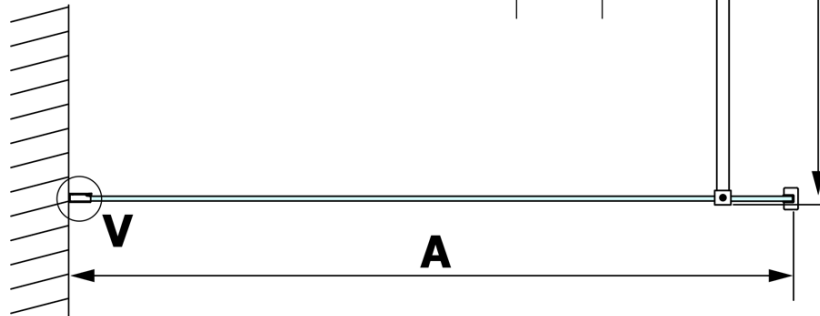

### Size

**Height:** 2000 mm  
**Depth:** 800 mm

### Properties

**Profile colour:** Chrome - polished aluminum  
**Shape:** Single-wall fixed screen  
**Glass colour:** TRANSPARENT glass  
**Glass finish:** Coated glass  
**Glass thickness:** 8 mm  
**Weight / Piece:** 41.0 kg  
**Packaging:** 2 Piece  
**Warranty:** 3 years

**VARIO CHROME One-piece shower glass panel, wall-mount, clear glass, 800 mm**

**Technical sheet**

MODEL	A
GX1270	685-700
GX1280	785-800
GX1290	885-900
GX1210	985-1000

**VARIO CHROME One-piece shower glass panel, wall-mount, clear glass, 800 mm**