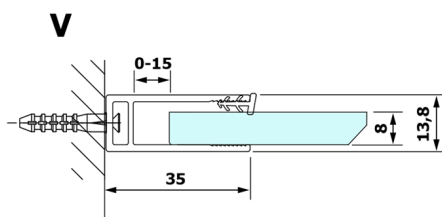

VARIO CHROME One-piece shower glass panel, wall-mount, clear glass, 800 mm

Order code: GX1280GX1010

Size

Height: 2000 mm

Depth: 800 mm

Properties

Warranty: 3 years

Technical sheet

MODEL	A
GX1270	685-700
GX1280	785-800
GX1290	885-900
GX1210	985-1000

VARIO CHROME One-piece shower glass panel, wall-mount, clear glass, 800 mm

MODEL	A
GX1270	685-700
GX1280	785-800
GX1290	885-900
GX1210	985-1000
GX1211	1085-1100
GX1212	1185-1200
GX1213	1285-1300
GX1214	1385-1400