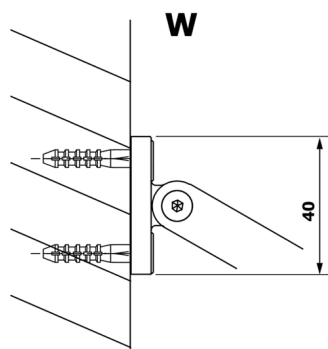

VARIO CHROME One-piece shower glass panel, wall-mount, clear glass, 800 mm

Order code: GX1280GX1010

Size

Height: 2000 mm

Depth: 800 mm

Properties

Warranty: 3 years

Technical sheet

MODEL	A
GX1270	685-700
GX1280	785-800
GX1290	885-900
GX1210	985-1000

VARIO CHROME One-piece shower glass panel, wall-mount, clear glass, 800 mm

MODEL	A
GX1270	685-700
GX1280	785-800
GX1290	885-900
GX1210	985-1000
GX1211	1085-1100
GX1212	1185-1200
GX1213	1285-1300
GX1214	1385-1400