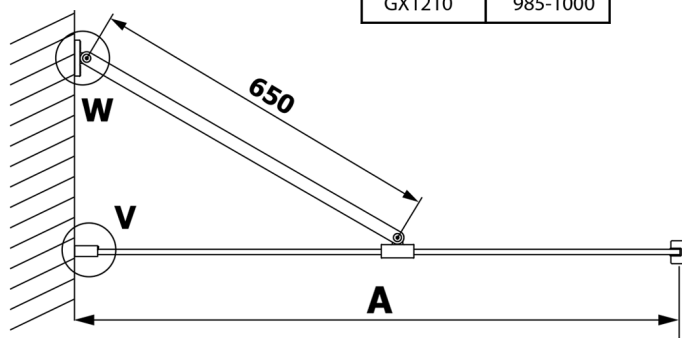

VARIO CHROME One-piece shower glass panel, wall-mount, clear glass, 800 mm

Order code: GX1280GX1010

Size

Height: 2000 mm

Depth: 800 mm

Properties

Warranty: 3 years

Technical sheet

MODEL	A
GX1270	685-700
GX1280	785-800
GX1290	885-900
GX1210	985-1000

VARIO CHROME One-piece shower glass panel, wall-mount, clear glass, 800 mm

MODEL	A
GX1270	685-700
GX1280	785-800
GX1290	885-900
GX1210	985-1000
GX1211	1085-1100
GX1212	1185-1200
GX1213	1285-1300
GX1214	1385-1400