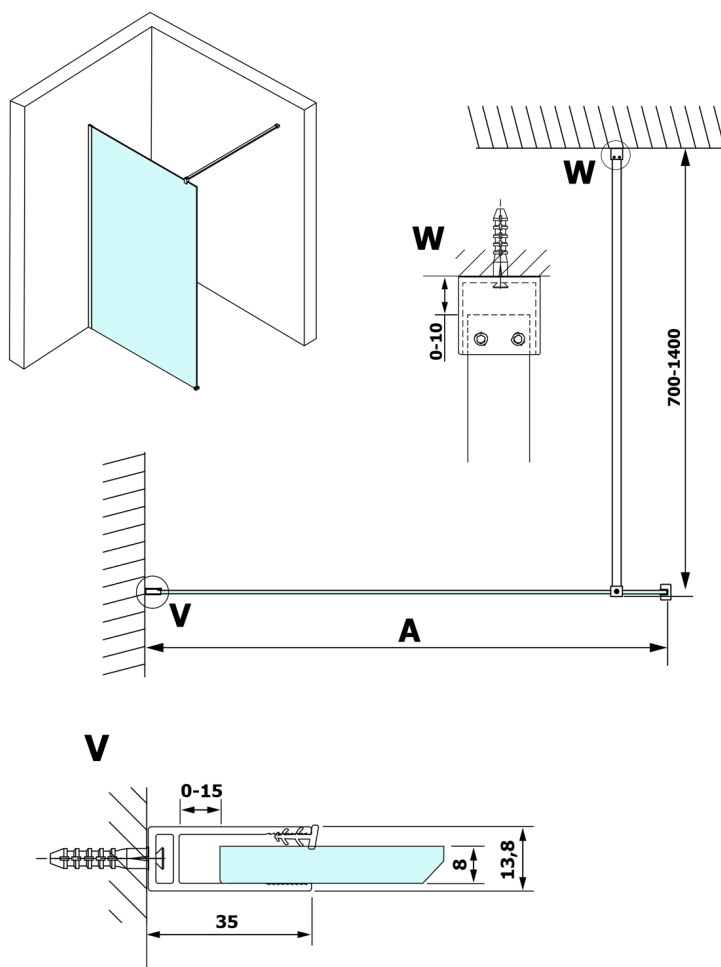

VARIO CHROME One-piece shower glass panel, wall-mount, clear glass, 800 mm

Order code: GX1280GX1010

Size

Height: 2000 mm

Depth: 800 mm

Properties

Warranty: 3 years

Technical sheet

MODEL	A
GX1270	685-700
GX1280	785-800
GX1290	885-900
GX1210	985-1000

VARIO CHROME One-piece shower glass panel, wall-mount, clear glass, 800 mm

MODEL	A
GX1270	685-700
GX1280	785-800
GX1290	885-900
GX1210	985-1000
GX1211	1085-1100
GX1212	1185-1200
GX1213	1285-1300
GX1214	1385-1400