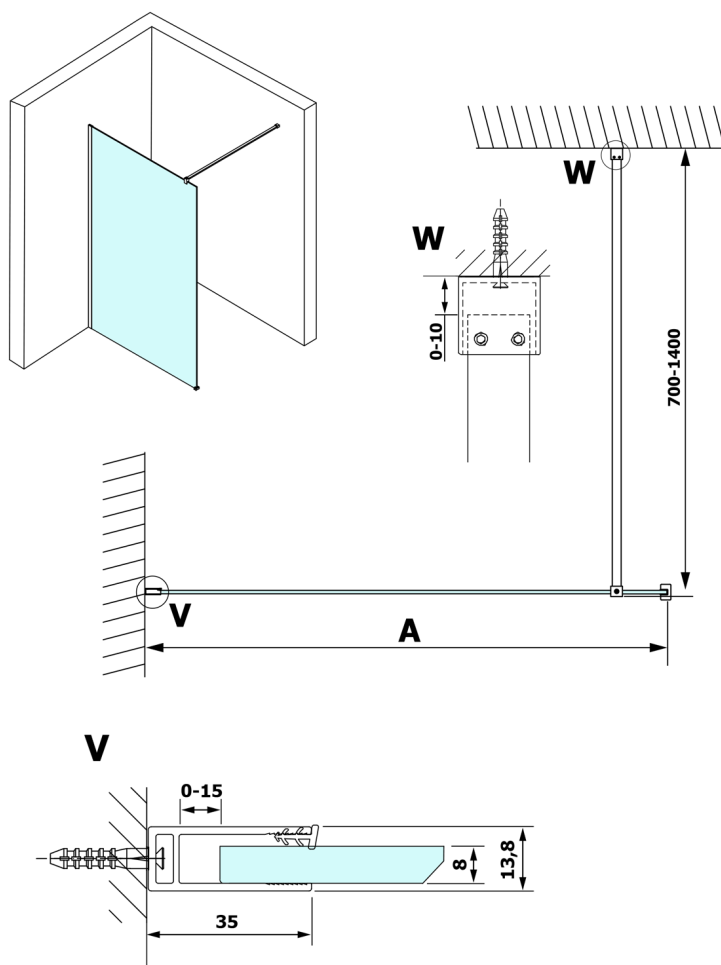

VARIO CHROME Walk-In Shower Enclosure, Clear Glass, 700 mm

Order code: GX1270GX1010

Size

Height: 2000 mm

Depth: 700 mm

Properties

Warranty: 3 years

Technical sheet

MODEL	A
GX1270	685-700
GX1280	785-800
GX1290	885-900
GX1210	985-1000

VARIO CHROME Walk-In Shower Enclosure, Clear Glass, 700 mm

MODEL	A
GX1270	685-700
GX1280	785-800
GX1290	885-900
GX1210	985-1000
GX1211	1085-1100
GX1212	1185-1200
GX1213	1285-1300
GX1214	1385-1400