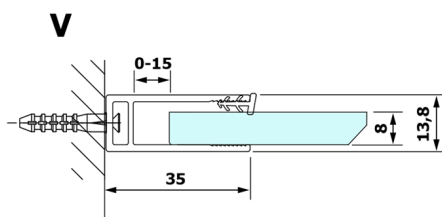

VARIO CHROME Walk-In Shower Enclosure, Clear Glass, 700 mm

Order code: GX1270GX1010

Size

Height: 2000 mm

Depth: 700 mm

Properties

Warranty: 3 years

Technical sheet

MODEL	A
GX1270	685-700
GX1280	785-800
GX1290	885-900
GX1210	985-1000

VARIO CHROME Walk-In Shower Enclosure, Clear Glass, 700 mm

MODEL	A
GX1270	685-700
GX1280	785-800
GX1290	885-900
GX1210	985-1000
GX1211	1085-1100
GX1212	1185-1200
GX1213	1285-1300
GX1214	1385-1400