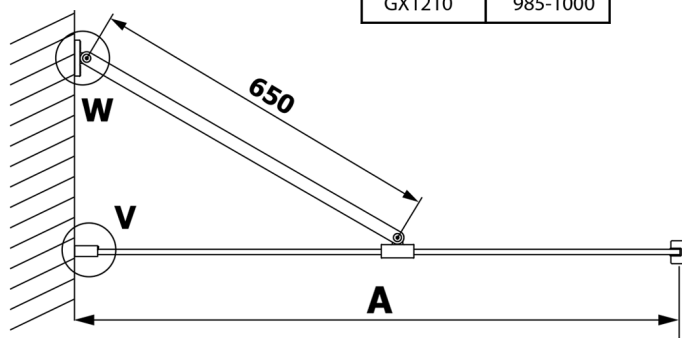

VARIO CHROME Walk-In Shower Enclosure, Clear Glass, 700 mm

Order code: GX1270GX1010

Size

Height: 2000 mm

Depth: 700 mm

Properties

Warranty: 3 years

Technical sheet

MODEL	A
GX1270	685-700
GX1280	785-800
GX1290	885-900
GX1210	985-1000

VARIO CHROME Walk-In Shower Enclosure, Clear Glass, 700 mm

MODEL	A
GX1270	685-700
GX1280	785-800
GX1290	885-900
GX1210	985-1000
GX1211	1085-1100
GX1212	1185-1200
GX1213	1285-1300
GX1214	1385-1400