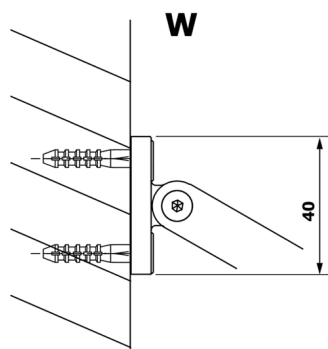

VARIO CHROME Walk-In Shower Enclosure, Clear Glass, 700 mm

Order code: GX1270GX1010

Size

Height: 2000 mm

Depth: 700 mm

Properties

Warranty: 3 years

Technical sheet

MODEL	A
GX1270	685-700
GX1280	785-800
GX1290	885-900
GX1210	985-1000

VARIO CHROME Walk-In Shower Enclosure, Clear Glass, 700 mm

MODEL	A
GX1270	685-700
GX1280	785-800
GX1290	885-900
GX1210	985-1000
GX1211	1085-1100
GX1212	1185-1200
GX1213	1285-1300
GX1214	1385-1400