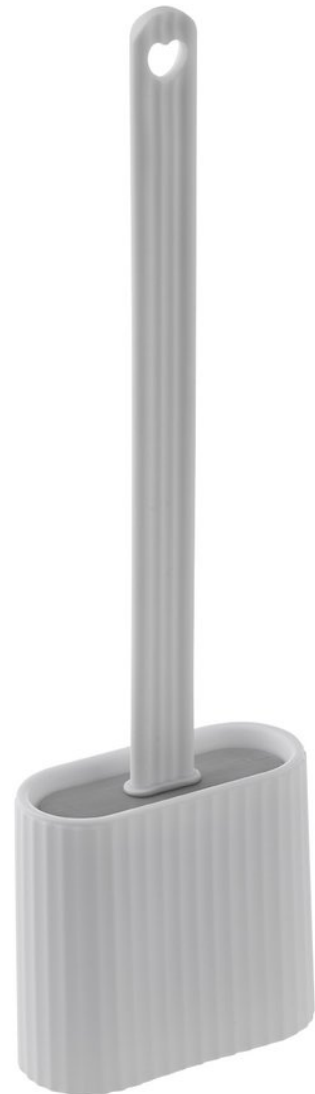

Silicone toilet Brush/Holder, white

Order code: TF010

Basic information

Brand: Aqualine

Size

Width: 100 mm

Height: 355 mm

Depth: 45 mm

Properties

Colour: White

Material: Plastic

Shape: Square

Type: Toilet brush

Installation: Sticking, Freestanding

Weight / Piece: 0.2 kg

Packaging: 1 Piece

Warranty: 2 years