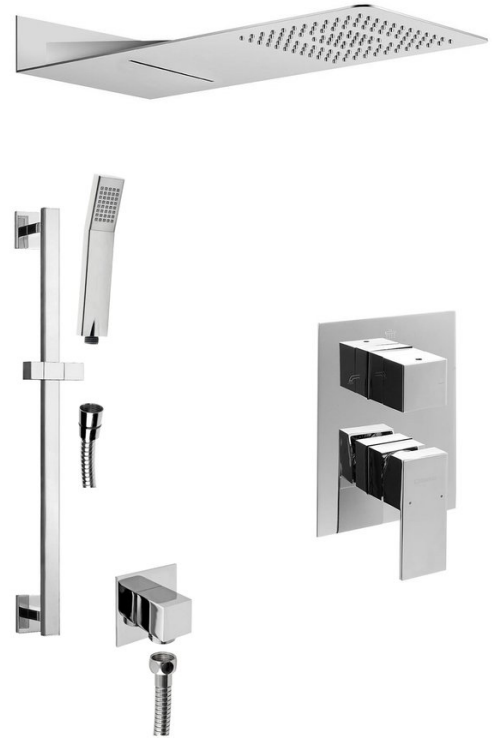

LATUS concealed shower set with lever mixer, 3 outlets, chrome

Order code: 1102-44-01

Basic information

Brand: Sapho
Series: LATUS

Properties

Colour: Chrome
Material: Brass
Shape: Square
Installation: Concealed
Type of control: Lever
Type of diverter: Rotary
Cartridge diameter: 35 mm
Shower functions: Rain, Waterfall
Equipment: AntiCalc, Anti-twist system, 3 outlets
Weight / Piece: 8.584 kg
Packaging: 6 Piece

Spare parts

KEROX ECO Replacement Cartridge dia 35mm, low (Order code: 2121B2)
Diverter with remote for concealed mixer, chrome (Order code: ND1101-44-1)
LATUS Lever, Large, 35mm (Order code: ND1102)
Replacement Cartridge (Order code: 521601)
Cover plate (Order code: ND1102-44-2)

LATUS concealed shower set with lever mixer, 3 outlets, chrome

Technical sheet