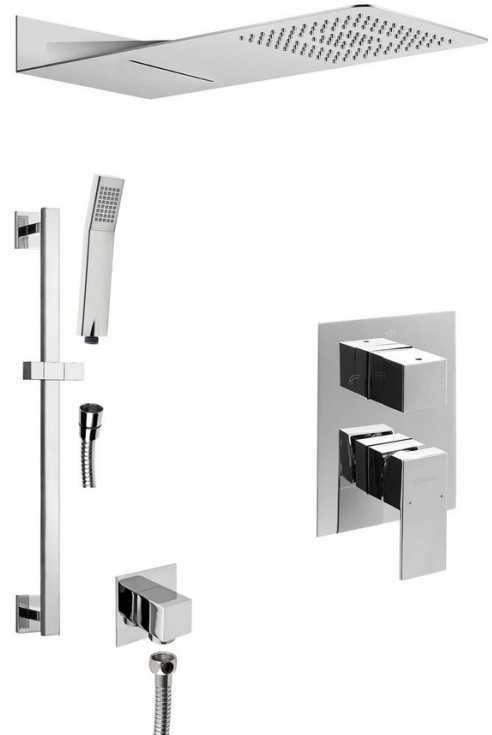

LATUS concealed shower set with lever mixer, 3 outlets, chrome

Order code: 1102-44-01

Basic information

Brand: Sapho
Series: LATUS

Properties

Colour: Chrome
Material: Brass
Shape: Square
Installation: Concealed
Type of control: Lever
Type of diverter: Rotary
Cartridge diameter: 35 mm
Shower functions: Rain, Waterfall
Equipment: AntiCalc, Anti-twist system, 3 outlets
Weight / Piece: 8.584 kg
Packaging: 6 Piece

Spare parts

KEROX ECO Replacement Cartridge dia 35mm, low (Order code: 2121B2)
Diverter with remote for concealed mixer, chrome (Order code: ND1101-44-1)
LATUS Lever, Large, 35mm (Order code: ND1102)
Replacement Cartridge (Order code: 521601)
Cover plate (Order code: ND1102-44-2)

LATUS concealed shower set with lever mixer, 3 outlets, chrome

Technical sheet