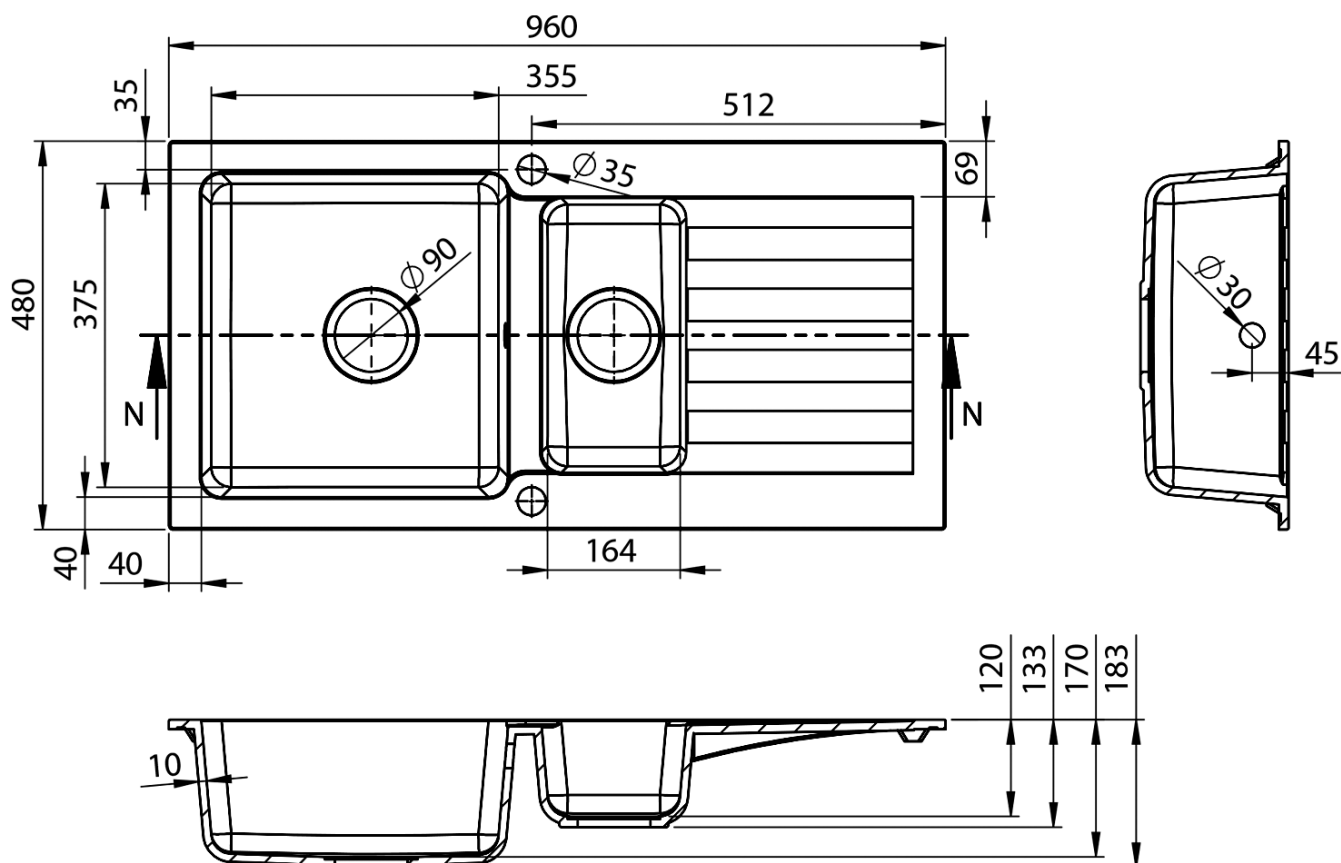

Inset Granite Sink with Drainer and Half Bowl, 96x48cm, black

Order code: GR1334

Basic information

Brand: Sapho

Size

Width: 960 mm

Height: 183 mm

Depth: 480 mm

Properties

Colour: Black

Material: Granite

Installation: Top mount

Tap hole: 1 tap hole

Overflow: Yes

Shape: Rectangle

**Basin cabinet minimum
width:** 800 mm

Shelf: Left/Right by turning the sink

Package contains: Kitchen drain set with trap, Template for a
sink cut-out

Weight / Piece: 20.9 kg

Packaging: 1 Piece

Warranty: 2 years

Inset Granite Sink with Drainer and Half Bowl, 96x48cm,
black

Technical sheet

Inset Granite Sink with Drainer and Half Bowl, 96x48cm,
black