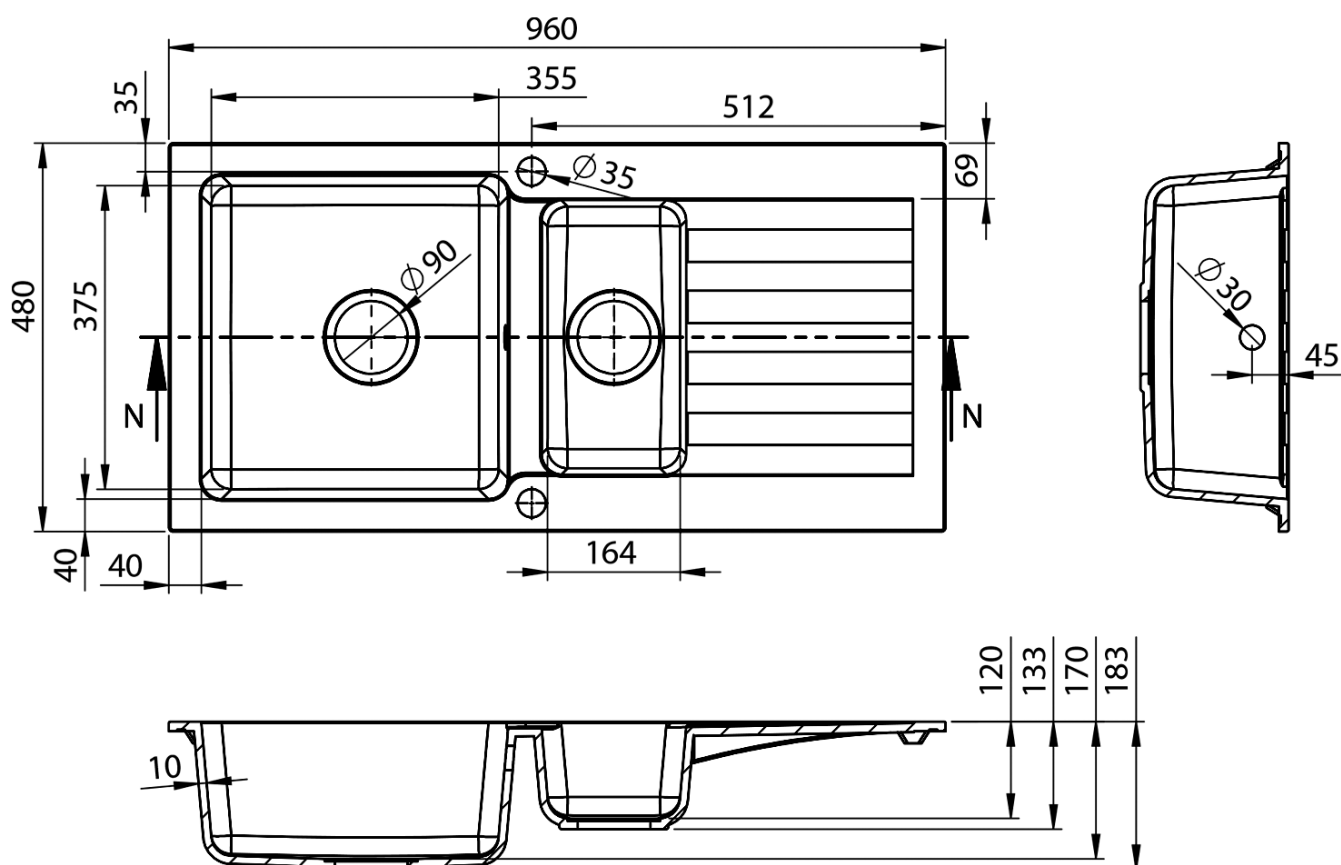

Inset Granite Sink with Drainer and Half Bowl, 96x48cm, black

Order code: GR1334

Basic information

Brand: Sapho

Size

Width: 960 mm

Height: 183 mm

Depth: 480 mm

Properties

Colour: Black

Material: Granite

Installation: Top mount

Tap hole: 1 tap hole

Overflow: Yes

Shape: Rectangle

**Basin cabinet minimum
width:** 800 mm

Shelf: Left/Right by turning the sink

Package contains: Kitchen drain set with trap, Template for a
sink cut-out

Weight / Piece: 20.9 kg

Packaging: 1 Piece

Warranty: 2 years

Inset Granite Sink with Drainer and Half Bowl, 96x48cm,
black

Technical sheet

Inset Granite Sink with Drainer and Half Bowl, 96x48cm,
black