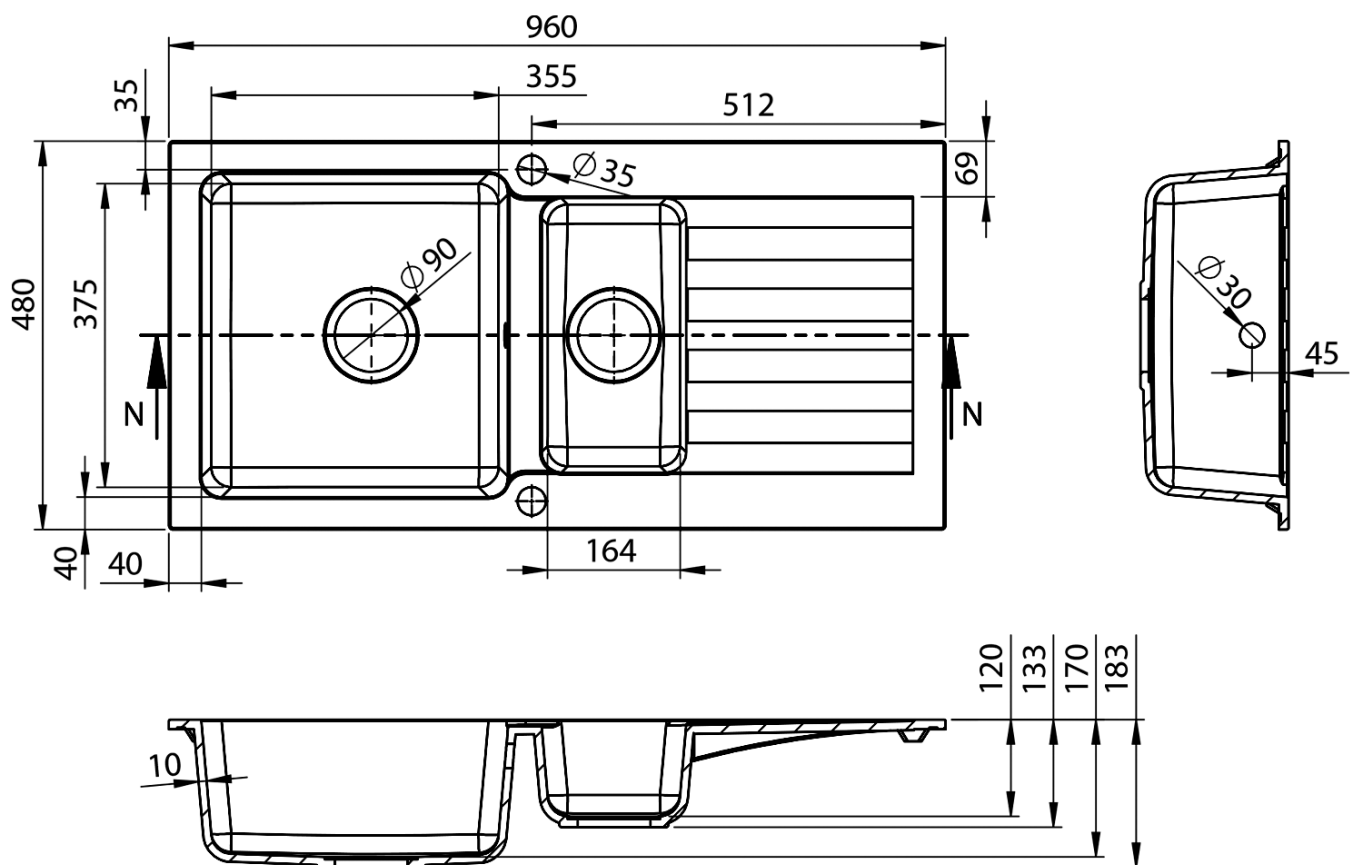

Inset Granite Sink with Drainer and Half Bowl, 96x48cm, beige

Order code: GR1332

Basic information

Brand: Sapho

Size

Width: 960 mm

Height: 183 mm

Depth: 480 mm

Properties

Colour: Beige

Material: Granite

Installation: Top mount

Tap hole: 1 tap hole

Overflow: Yes

Shape: Rectangle

**Basin cabinet minimum
width:** 800 mm

Shelf: Left/Right by turning the sink

Package contains: Kitchen drain set with trap, Template for a
sink cut-out

Weight / Piece: 20.9 kg

Packaging: 1 Piece

Warranty: 2 years

Inset Granite Sink with Drainer and Half Bowl, 96x48cm,
beige

Technical sheet

Inset Granite Sink with Drainer and Half Bowl, 96x48cm,
beige