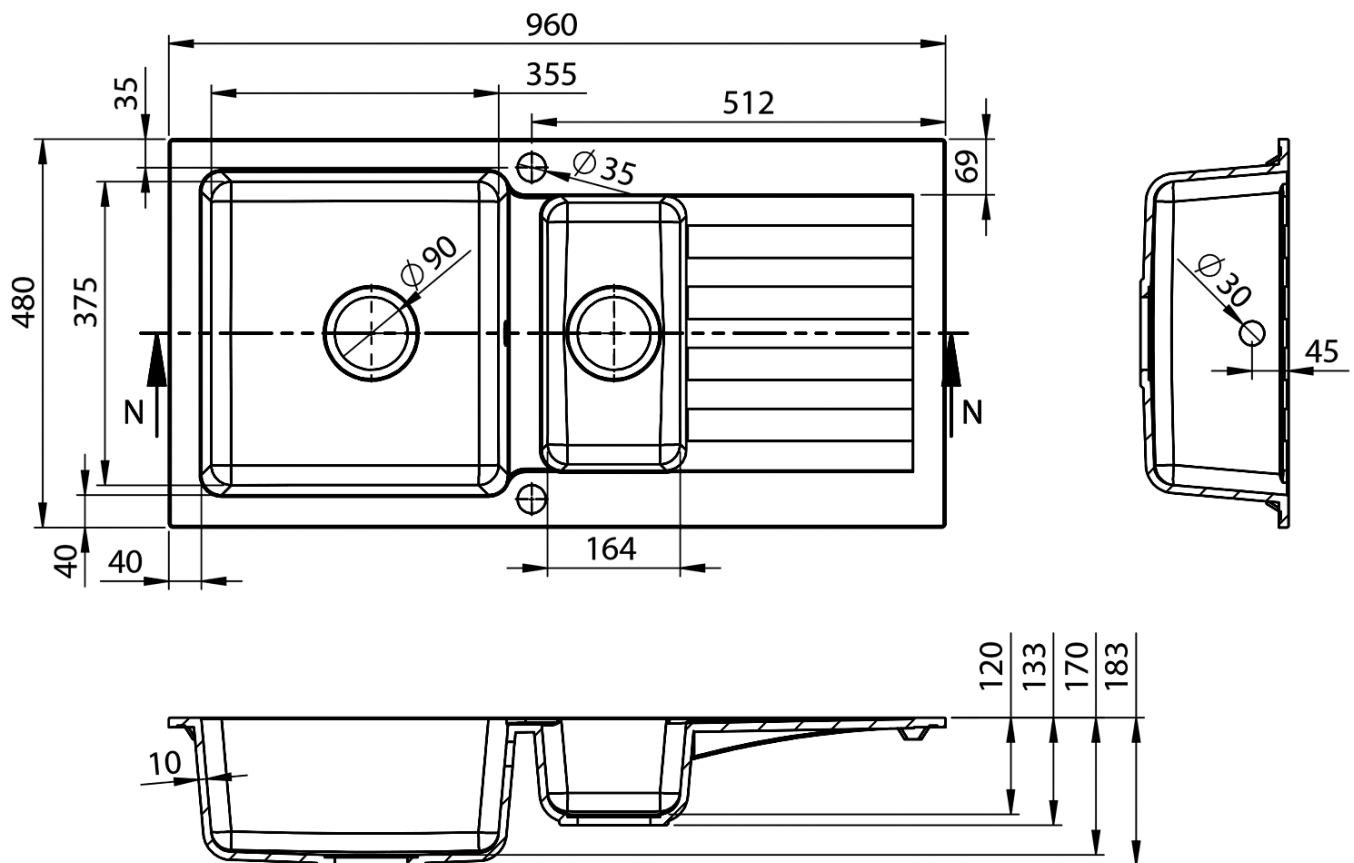

Inset Granite Sink with Drainer and Half Bowl, 96x48cm, beige

Order code: GR1332

Basic information

Brand: Sapho

Size

Width: 960 mm

Height: 183 mm

Depth: 480 mm

Properties

Colour: Beige

Material: Granite

Installation: Top mount

Tap hole: 1 tap hole

Overflow: Yes

Shape: Rectangle

**Basin cabinet minimum
width:** 800 mm

Shelf: Left/Right by turning the sink

Package contains: Kitchen drain set with trap, Template for a
sink cut-out

Weight / Piece: 20.9 kg

Packaging: 1 Piece

Warranty: 2 years

Inset Granite Sink with Drainer and Half Bowl, 96x48cm,
beige

Technical sheet

Inset Granite Sink with Drainer and Half Bowl, 96x48cm,
beige