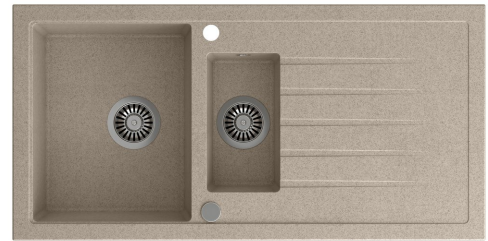

Inset Granite Sink with Drainer and Half Bowl, 100x50cm, beige

Order code: GR1332

Size

Width: 1000 mm

Height: 160 mm

Depth: 500 mm

Properties

Colour: Beige

Material: Granite

Warranty: 2 years