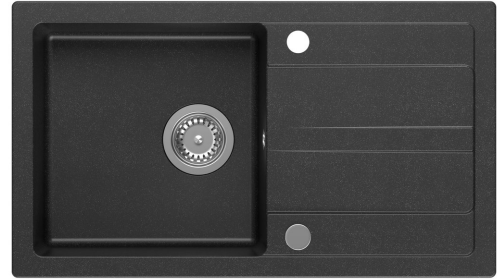

Inset Granite Sink with drainer, 77x44cm, black

Order code: GR7204

Size

Width: 770 mm
 Height: 176 mm
 Depth: 440 mm

Properties

Colour: Black
 Material: Granite
 Warranty: 2 years

Technical sheet