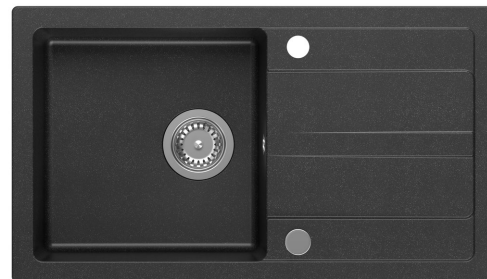

# Inset Granite Sink with drainer, 78x44cm, black

Order code: GR7204

## Size

Width: 780 mm  
Height: 160 mm  
Depth: 440 mm

## Properties

Colour: Black  
Material: Granite  
Warranty: 2 years