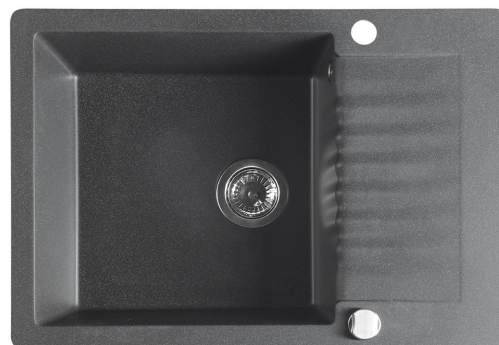

Inset Granite Sink with drainer, 71x50cm, black

Order code: GR6534

Basic information

Brand: Sapho

Size

Width: 710 mm
Height: 200 mm
Depth: 500 mm

Properties

Colour: Black
Material: Granite
Installation: Top mount
Tap hole: 1 tap hole
Overflow: Yes
Shape: Rectangle
Basin cabinet minimum width: 600 mm
Shelf: Left/Right by turning the sink
Package contains: Kitchen drain set with trap, Template for a sink cut-out
Weight / Piece: 13.2 kg
Packaging: 1 Piece
Warranty: 2 years

Spare parts

Space-saving kitchen sink trap with overflow and dishwasher connection 6/4", DN40, white (Order code: 155.126.0)

Sink stainless steel waste 6/4", with control (Order code: 155.122.0)