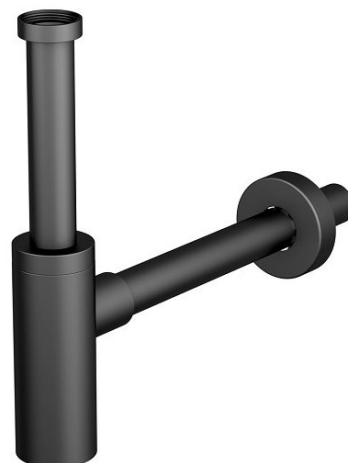

Washbasin siphon 1 1/4 dia 32 mm, round, black matt

Order code: 0581BL32K9

Properties

Colour: Black matt
Material: Stainless steel
Warranty: 2 years

Technical sheet