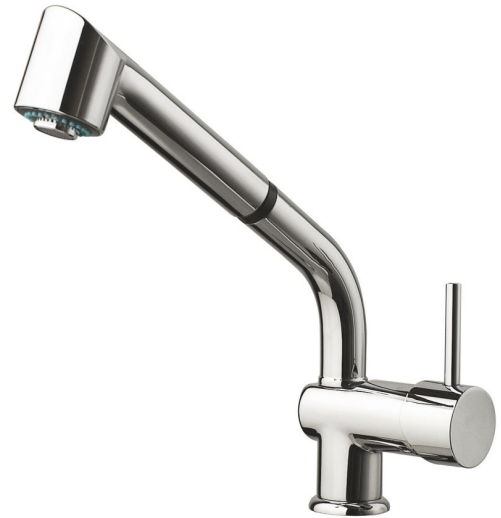

RHAPSODY Kitchen Mixer Tap with Pull Out Spray, chrome

Order code: 5550

Size

Height: 275 mm

Depth: 230 mm

Properties

Colour: Chrome

Material: Brass

Warranty: 6 years