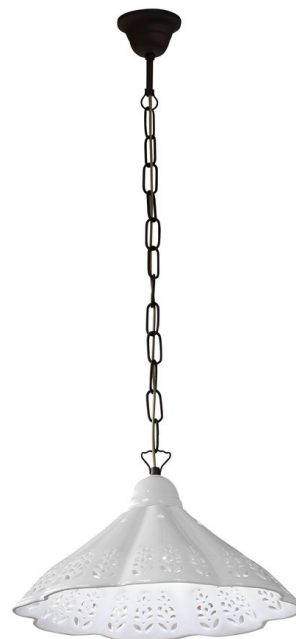

LAMPEDUSA pendant lamp E27, 60W, 230V, ceramic lampshade, brass chain

Order code: MC011C

Size

Diameter: 388 mm

Width: 388 mm

Height: 145 mm

Depth: 388 mm

Properties

Colour: Bronze

Warranty: 2 years