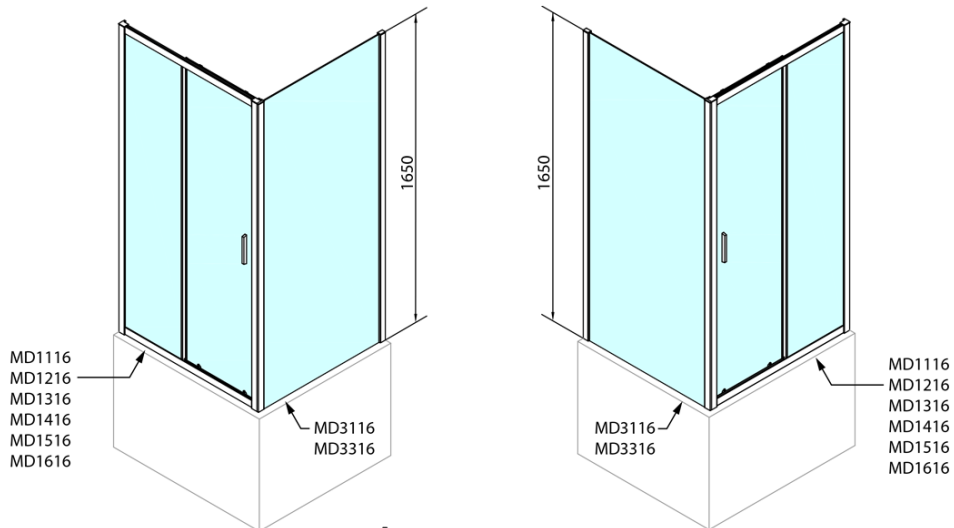

DEEP Rectangular screen 1600x750mm L/R variant,transparent

Order code: MD1616MD3116

Basic information

Brand: Polysan
Series: DEEP

Size

Width: 1600 mm
Height: 1650 mm
Depth: 750 mm

Properties

Profile colour: Chrome - polished aluminum
Shape: Rectangular shower enclosures
Type of opening: Sliding door
Opening direction: Versatile
Opening width: 680 mm
Glass colour: TRANSPARENT glass
Glass thickness: 6 mm
Weight / Piece: 55.93 kg
Packaging: 2 Piece
Warranty: 2 years

We recommend buy

1 Piece Click-Clack Bath Overflow Waste (L) 900mm, 6/4", ABS/chrome (Order code: 164.390.1)

1 Piece DEEP Rectangle Shower Tray, frame 160x75x26cm, White (Order code: 72385)

DEEP Rectangular screen 1600x750mm L/R
variant, transparent

Technical sheet

MODEL	A	B	C
MD1116	1090-1130	~480	~430
MD1216	1190-1230	~530	~480
MD1316	1290-1330	~580	~530
MD1416	1390-1430	~630	~580
MD1516	1490-1530	~680	~630
MD1616	1590-1630	~730	~680

MODEL	D
MD3116	730-750
MD3316	880-900