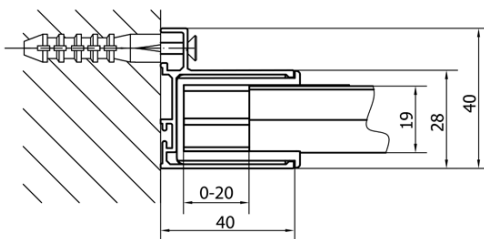

DEEP Rectangular screen 1600x750mm L/R variant,transparent

Order code: MD1616MD3116

Basic information

Brand: Polysan
Series: DEEP

Size

Width: 1600 mm
Height: 1650 mm
Depth: 750 mm

Properties

Profile colour: Chrome - polished aluminum
Shape: Rectangular shower enclosures
Type of opening: Sliding door
Opening direction: Versatile
Opening width: 680 mm
Glass colour: TRANSPARENT glass
Glass thickness: 6 mm
Weight / Piece: 55.93 kg
Packaging: 2 Piece
Warranty: 2 years

We recommend buy

1 Piece Click-Clack Bath Overflow Waste (L) 900mm, 6/4", ABS/chrome (Order code: 164.390.1)

1 Piece DEEP Rectangle Shower Tray, frame 160x75x26cm, White (Order code: 72385)

DEEP Rectangular screen 1600x750mm L/R
variant, transparent

Technical sheet

MODEL	A	B	C
MD1116	1090-1130	~480	~430
MD1216	1190-1230	~530	~480
MD1316	1290-1330	~580	~530
MD1416	1390-1430	~630	~580
MD1516	1490-1530	~680	~630
MD1616	1590-1630	~730	~680

MODEL	D
MD3116	730-750
MD3316	880-900