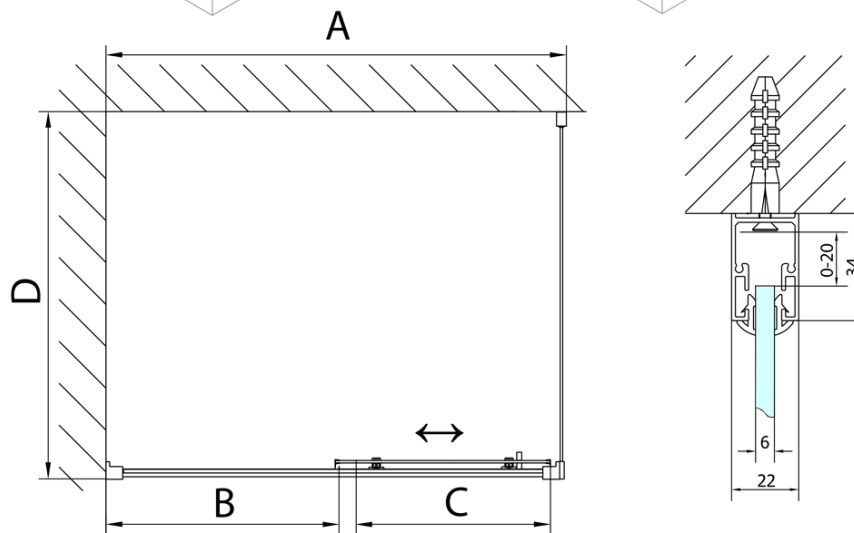

DEEP Rectangular screen 1600x750mm L/R variant,transparent

Order code: MD1616MD3116

Basic information

Brand: Polysan
Series: DEEP

Size

Width: 1600 mm
Height: 1650 mm
Depth: 750 mm

Properties

Profile colour: Chrome - polished aluminum
Shape: Rectangular shower enclosures
Type of opening: Sliding door
Opening direction: Versatile
Opening width: 680 mm
Glass colour: TRANSPARENT glass
Glass thickness: 6 mm
Weight / Piece: 55.93 kg
Packaging: 2 Piece
Warranty: 2 years

We recommend buy

1 Piece Click-Clack Bath Overflow Waste (L) 900mm, 6/4", ABS/chrome (Order code: 164.390.1)

1 Piece DEEP Rectangle Shower Tray, frame 160x75x26cm, White (Order code: 72385)

DEEP Rectangular screen 1600x750mm L/R
variant, transparent

Technical sheet

MODEL	A	B	C
MD1116	1090-1130	~480	~430
MD1216	1190-1230	~530	~480
MD1316	1290-1330	~580	~530
MD1416	1390-1430	~630	~580
MD1516	1490-1530	~680	~630
MD1616	1590-1630	~730	~680

MODEL	D
MD3116	730-750
MD3316	880-900