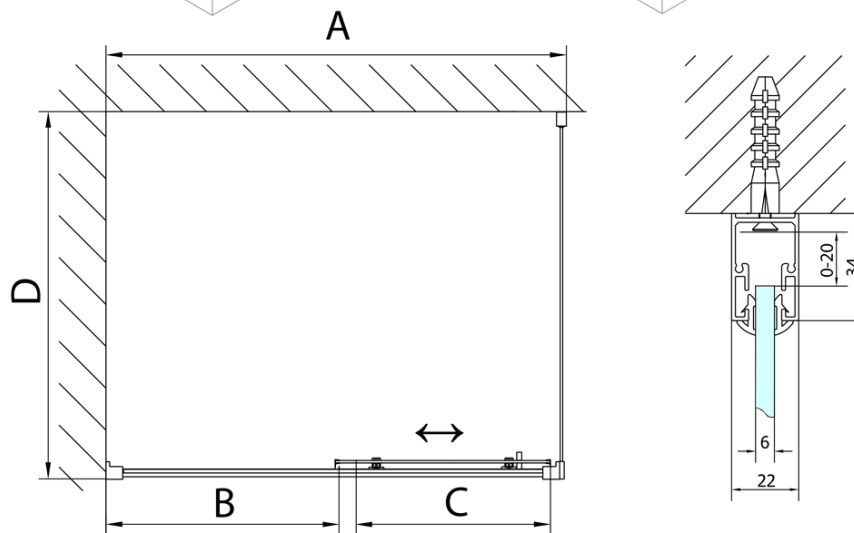

DEEP Rectangular screen 1600x750mm L/R variant, transparent

Order code: MD1616MD3116

Basic information

Brand: Polysan
Series: DEEP

Size

Width: 1600 mm
Height: 1650 mm
Depth: 750 mm

Properties

Profile colour: Chrome - polished aluminum
Shape: Rectangular shower enclosures
Type of opening: Sliding door
Opening direction: Versatile
Opening width: 680 mm
Glass colour: TRANSPARENT glass
Glass thickness: 6 mm
Weight / Piece: 55.93 kg
Packaging: 2 Piece
Warranty: 2 years

We recommend buy

1 Piece Click-Clack Bath Overflow Waste (L) 900mm, 6/4", ABS/chrome (Order code: 164.390.1)

1 Piece DEEP Rectangle Shower Tray, frame 160x75x26cm, White (Order code: 72385)

DEEP Rectangular screen 1600x750mm L/R
variant, transparent

Technical sheet

MODEL	A	B	C
MD1116	1090-1130	~480	~430
MD1216	1190-1230	~530	~480
MD1316	1290-1330	~580	~530
MD1416	1390-1430	~630	~580
MD1516	1490-1530	~680	~630
MD1616	1590-1630	~730	~680

MODEL	D
MD3116	730-750
MD3316	880-900