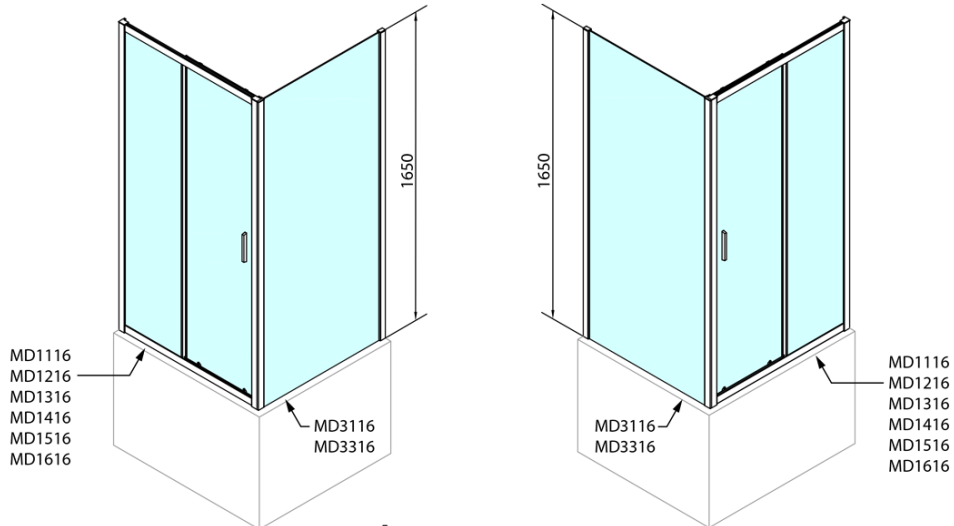

DEEP Rectangular screen 1600x750mm L/R variant, transparent

Order code: MD1616MD3116

Basic information

Brand: Polysan
Series: DEEP

Size

Width: 1600 mm
Height: 1650 mm
Depth: 750 mm

Properties

Profile colour: Chrome - polished aluminum
Shape: Rectangular shower enclosures
Type of opening: Sliding door
Opening direction: Versatile
Opening width: 680 mm
Glass colour: TRANSPARENT glass
Glass thickness: 6 mm
Weight / Piece: 55.93 kg
Packaging: 2 Piece
Warranty: 2 years

We recommend buy

1 Piece Click-Clack Bath Overflow Waste (L) 900mm, 6/4", ABS/chrome (Order code: 164.390.1)

1 Piece DEEP Rectangle Shower Tray, frame 160x75x26cm, White (Order code: 72385)

DEEP Rectangular screen 1600x750mm L/R
variant, transparent

Technical sheet

MODEL	A	B	C
MD1116	1090-1130	~480	~430
MD1216	1190-1230	~530	~480
MD1316	1290-1330	~580	~530
MD1416	1390-1430	~630	~580
MD1516	1490-1530	~680	~630
MD1616	1590-1630	~730	~680

MODEL	D
MD3116	730-750
MD3316	880-900