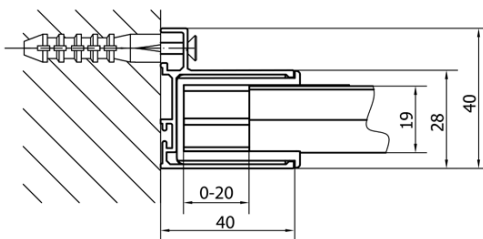

### Size

Width: 1600 mm  
Height: 1650 mm  
Depth: 750 mm

### Properties

Profile colour: Chrome - polished aluminum  
Shape: Rectangular shower enclosures  
Type of opening: Sliding door  
Opening direction: Versatile  
Opening width: 680 mm  
Glass colour: TRANSPARENT glass  
Glass thickness: 6 mm  
Weight / Piece: 55.93 kg  
Packaging: 2 Piece  
Warranty: 2 years

## We recommend buy

1 Piece Click-Clack Bath Overflow Waste (L) 900mm, 6/4", ABS/chrome (Order code: 164.390.1)

1 Piece DEEP Rectangle Shower Tray, frame 160x75x26cm, White (Order code: 72385)

DEEP Rectangular screen 1600x750mm L/R  
variant, transparent

Technical sheet

MODEL	A	B	C
MD1116	1090-1130	~480	~430
MD1216	1190-1230	~530	~480
MD1316	1290-1330	~580	~530
MD1416	1390-1430	~630	~580
MD1516	1490-1530	~680	~630
MD1616	1590-1630	~730	~680

MODEL	D
MD3116	730-750
MD3316	880-900