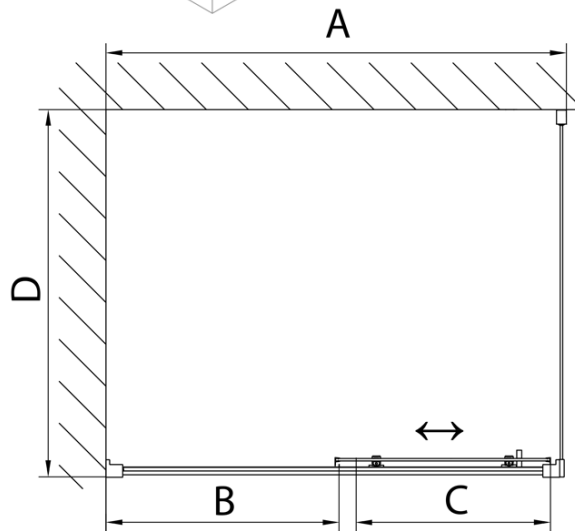

DEEP Rectangular screen 1600x750mm L/R
variant, transparent

Technical sheet

MODEL	A	B	C
MD1116	1090-1130	~480	~430
MD1216	1190-1230	~530	~480
MD1316	1290-1330	~580	~530
MD1416	1390-1430	~630	~580
MD1516	1490-1530	~680	~630
MD1616	1590-1630	~730	~680

MODEL	D
MD3116	730-750
MD3316	880-900