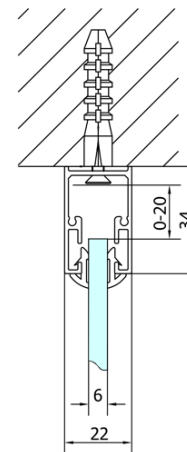

### Size

Width: 1600 mm  
Height: 1650 mm  
Depth: 750 mm

### Properties

Profile colour: Chrome - polished aluminum  
Shape: Rectangular shower enclosures  
Type of opening: Sliding door  
Opening direction: Versatile  
Opening width: 680 mm  
Glass colour: TRANSPARENT glass  
Glass thickness: 6 mm  
Weight / Piece: 55.93 kg  
Packaging: 2 Piece  
Warranty: 2 years

## We recommend buy

1 Piece Click-Clack Bath Overflow Waste (L) 900mm, 6/4", ABS/chrome (Order code: 164.390.1)

1 Piece DEEP Rectangle Shower Tray, frame 160x75x26cm, White (Order code: 72385)

DEEP Rectangular screen 1600x750mm L/R  
variant, transparent

Technical sheet

MODEL	A	B	C
MD1116	1090-1130	~480	~430
MD1216	1190-1230	~530	~480
MD1316	1290-1330	~580	~530
MD1416	1390-1430	~630	~580
MD1516	1490-1530	~680	~630
MD1616	1590-1630	~730	~680

MODEL	D
MD3116	730-750
MD3316	880-900