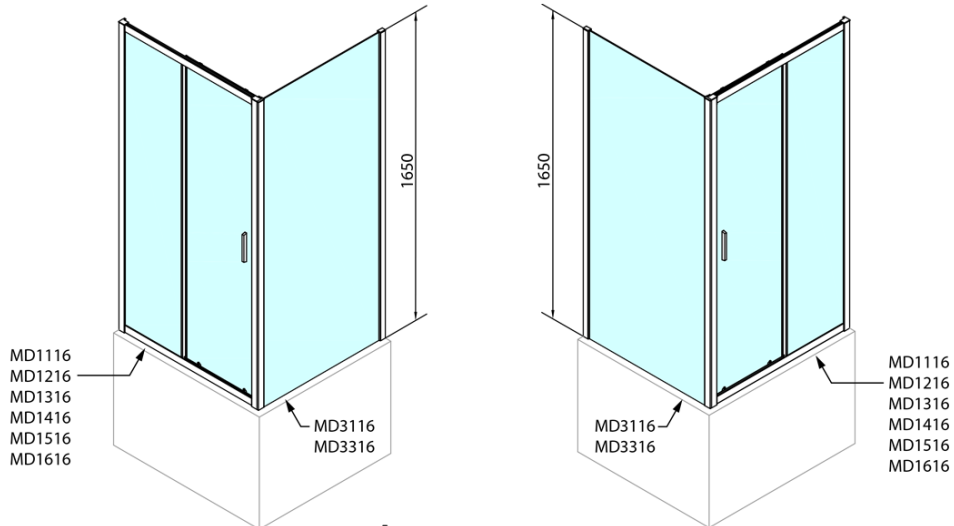

DEEP Rectangular screen 1600x750mm L/R
variant, transparent

Technical sheet

MODEL	A	B	C
MD1116	1090-1130	~480	~430
MD1216	1190-1230	~530	~480
MD1316	1290-1330	~580	~530
MD1416	1390-1430	~630	~580
MD1516	1490-1530	~680	~630
MD1616	1590-1630	~730	~680

MODEL	D
MD3116	730-750
MD3316	880-900