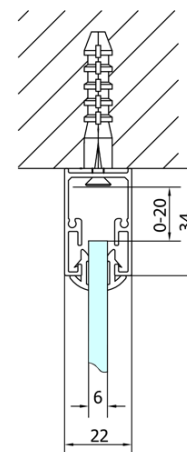

DEEP Rectangular screen 1500x750mm L/R variant, transparent

Order code: MD1516MD3116

Basic information

Brand: Polysan
Series: DEEP

Size

Width: 1500 mm
Height: 1650 mm
Depth: 750 mm

Properties

Profile colour: Chrome - polished aluminum
Shape: Rectangular shower enclosures
Type of opening: Sliding door
Opening direction: Versatile
Opening width: 630 mm
Glass colour: TRANSPARENT glass
Glass thickness: 6 mm
Weight / Piece: 53.93 kg
Packaging: 2 Piece
Warranty: 2 years

We recommend buy

1 Piece DEEP Rectangle Shower Tray, frame 150x75x26cm, White (Order code: 72384)

1 Piece Click-Clack Bath Overflow Waste (L) 900mm, 6/4", ABS/chrome (Order code: 164.390.1)

DEEP Rectangular screen 1500x750mm L/R
variant, transparent

Technical sheet

MODEL	A	B	C
MD1116	1090-1130	~480	~430
MD1216	1190-1230	~530	~480
MD1316	1290-1330	~580	~530
MD1416	1390-1430	~630	~580
MD1516	1490-1530	~680	~630
MD1616	1590-1630	~730	~680

MODEL	D
MD3116	730-750
MD3316	880-900