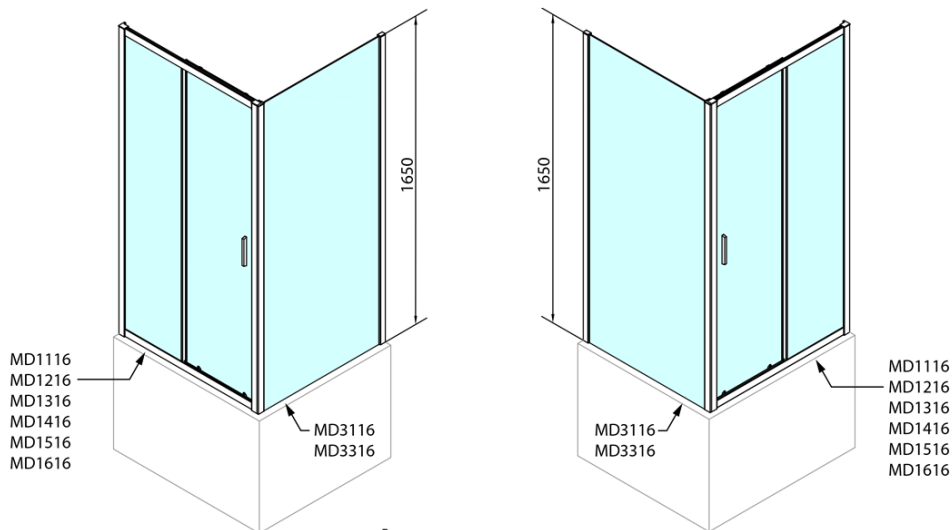

DEEP Rectangular screen 1500x750mm L/R variant,transparent

Order code: MD1516MD3116

Basic information

Brand: Polysan
Series: DEEP

Size

Width: 1500 mm
Height: 1650 mm
Depth: 750 mm

Properties

Profile colour: Chrome - polished aluminum
Shape: Rectangular shower enclosures
Type of opening: Sliding door
Opening direction: Versatile
Opening width: 630 mm
Glass colour: TRANSPARENT glass
Glass thickness: 6 mm
Weight / Piece: 53.93 kg
Packaging: 2 Piece
Warranty: 2 years

We recommend buy

1 Piece DEEP Rectangle Shower Tray, frame 150x75x26cm, White (Order code: 72384)

1 Piece Click-Clack Bath Overflow Waste (L) 900mm, 6/4", ABS/chrome (Order code: 164.390.1)

DEEP Rectangular screen 1500x750mm L/R
variant, transparent

Technical sheet

MODEL	A	B	C
MD1116	1090-1130	~480	~430
MD1216	1190-1230	~530	~480
MD1316	1290-1330	~580	~530
MD1416	1390-1430	~630	~580
MD1516	1490-1530	~680	~630
MD1616	1590-1630	~730	~680

MODEL	D
MD3116	730-750
MD3316	880-900