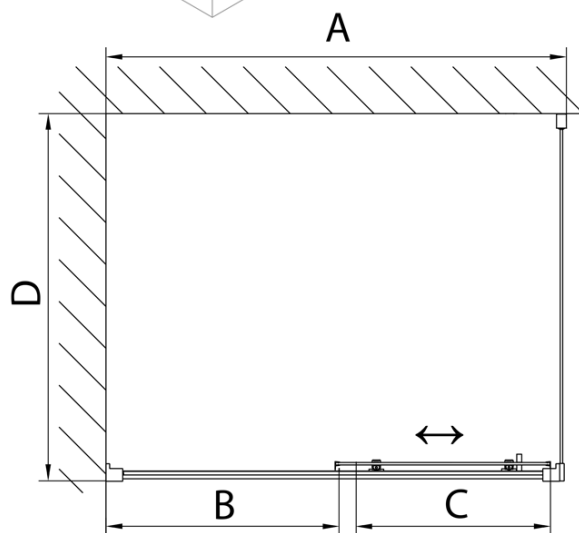

DEEP Rectangular screen 1500x750mm L/R variant,transparent

Order code: MD1516MD3116

Basic information

Brand: Polysan
Series: DEEP

Size

Width: 1500 mm
Height: 1650 mm
Depth: 750 mm

Properties

Profile colour: Chrome - polished aluminum
Shape: Rectangular shower enclosures
Type of opening: Sliding door
Opening direction: Versatile
Opening width: 630 mm
Glass colour: TRANSPARENT glass
Glass thickness: 6 mm
Weight / Piece: 53.93 kg
Packaging: 2 Piece
Warranty: 2 years

We recommend buy

1 Piece DEEP Rectangle Shower Tray, frame 150x75x26cm, White (Order code: 72384)

1 Piece Click-Clack Bath Overflow Waste (L) 900mm, 6/4", ABS/chrome (Order code: 164.390.1)

DEEP Rectangular screen 1500x750mm L/R
variant, transparent

Technical sheet

MODEL	A	B	C
MD1116	1090-1130	~480	~430
MD1216	1190-1230	~530	~480
MD1316	1290-1330	~580	~530
MD1416	1390-1430	~630	~580
MD1516	1490-1530	~680	~630
MD1616	1590-1630	~730	~680

MODEL	D
MD3116	730-750
MD3316	880-900