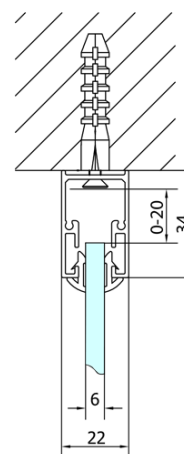

DEEP Rectangular screen 1500x750mm L/R variant,transparent

Order code: MD1516MD3116

Basic information

Brand: Polysan
Series: DEEP

Size

Width: 1500 mm
Height: 1650 mm
Depth: 750 mm

Properties

Profile colour: Chrome - polished aluminum
Shape: Rectangular shower enclosures
Type of opening: Sliding door
Opening direction: Versatile
Opening width: 630 mm
Glass colour: TRANSPARENT glass
Glass thickness: 6 mm
Weight / Piece: 53.93 kg
Packaging: 2 Piece
Warranty: 2 years

We recommend buy

1 Piece DEEP Rectangle Shower Tray, frame 150x75x26cm, White (Order code: 72384)

1 Piece Click-Clack Bath Overflow Waste (L) 900mm, 6/4", ABS/chrome (Order code: 164.390.1)

DEEP Rectangular screen 1500x750mm L/R
variant, transparent

Technical sheet

MODEL	A	B	C
MD1116	1090-1130	~480	~430
MD1216	1190-1230	~530	~480
MD1316	1290-1330	~580	~530
MD1416	1390-1430	~630	~580
MD1516	1490-1530	~680	~630
MD1616	1590-1630	~730	~680

MODEL	D
MD3116	730-750
MD3316	880-900