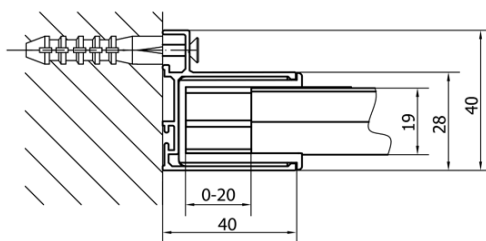

DEEP Rectangular screen 1500x750mm L/R variant,transparent

Order code: MD1516MD3116

Basic information

Brand: Polysan
Series: DEEP

Size

Width: 1500 mm
Height: 1650 mm
Depth: 750 mm

Properties

Profile colour: Chrome - polished aluminum
Shape: Rectangular shower enclosures
Type of opening: Sliding door
Opening direction: Versatile
Opening width: 630 mm
Glass colour: TRANSPARENT glass
Glass thickness: 6 mm
Weight / Piece: 53.93 kg
Packaging: 2 Piece
Warranty: 2 years

We recommend buy

1 Piece DEEP Rectangle Shower Tray, frame 150x75x26cm, White (Order code: 72384)

1 Piece Click-Clack Bath Overflow Waste (L) 900mm, 6/4", ABS/chrome (Order code: 164.390.1)

DEEP Rectangular screen 1500x750mm L/R
variant, transparent

Technical sheet

MODEL	A	B	C
MD1116	1090-1130	~480	~430
MD1216	1190-1230	~530	~480
MD1316	1290-1330	~580	~530
MD1416	1390-1430	~630	~580
MD1516	1490-1530	~680	~630
MD1616	1590-1630	~730	~680

MODEL	D
MD3116	730-750
MD3316	880-900