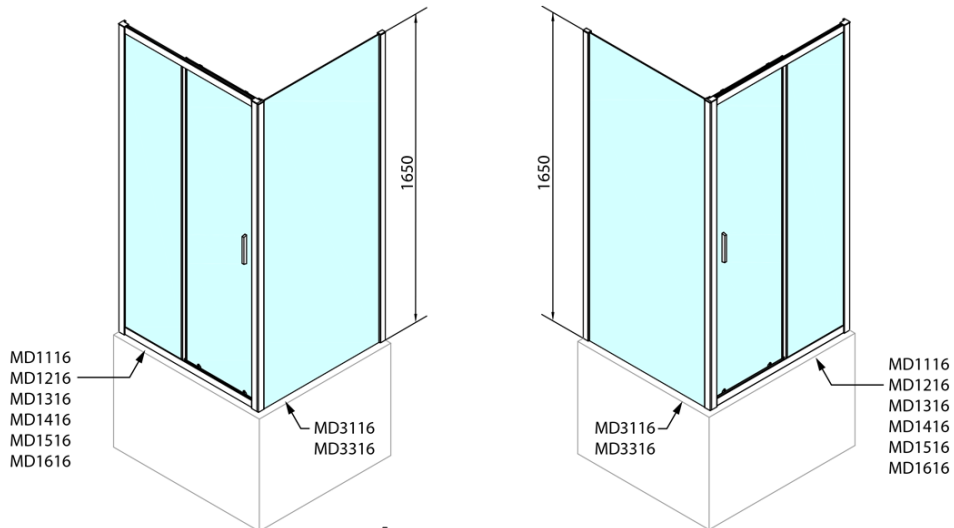

DEEP Rectangular screen 1500x750mm L/R variant, transparent

Order code: MD1516MD3116

Basic information

Brand: Polysan
Series: DEEP

Size

Width: 1500 mm
Height: 1650 mm
Depth: 750 mm

Properties

Profile colour: Chrome - polished aluminum
Shape: Rectangular shower enclosures
Type of opening: Sliding door
Opening direction: Versatile
Opening width: 630 mm
Glass colour: TRANSPARENT glass
Glass thickness: 6 mm
Weight / Piece: 53.93 kg
Packaging: 2 Piece
Warranty: 2 years

We recommend buy

1 Piece DEEP Rectangle Shower Tray, frame 150x75x26cm, White (Order code: 72384)

1 Piece Click-Clack Bath Overflow Waste (L) 900mm, 6/4", ABS/chrome (Order code: 164.390.1)

DEEP Rectangular screen 1500x750mm L/R
variant, transparent

Technical sheet

MODEL	A	B	C
MD1116	1090-1130	~480	~430
MD1216	1190-1230	~530	~480
MD1316	1290-1330	~580	~530
MD1416	1390-1430	~630	~580
MD1516	1490-1530	~680	~630
MD1616	1590-1630	~730	~680

MODEL	D
MD3116	730-750
MD3316	880-900