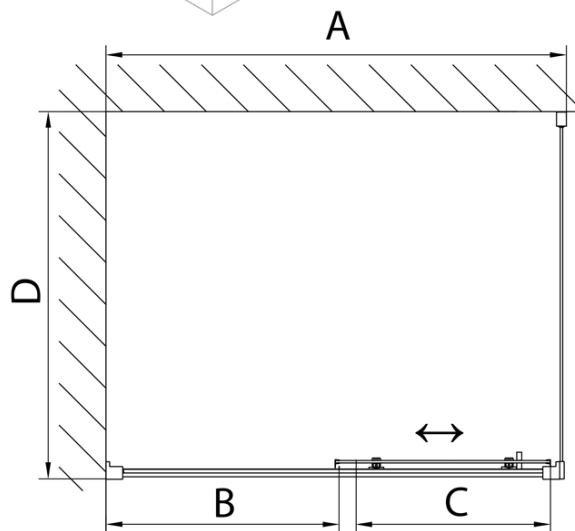

DEEP Rectangular screen 1500x750mm L/R variant, transparent

Order code: MD1516MD3116

Basic information

Brand: Polysan
Series: DEEP

Size

Width: 1500 mm
Height: 1650 mm
Depth: 750 mm

Properties

Profile colour: Chrome - polished aluminum
Shape: Rectangular shower enclosures
Type of opening: Sliding door
Opening direction: Versatile
Opening width: 630 mm
Glass colour: TRANSPARENT glass
Glass thickness: 6 mm
Weight / Piece: 53.93 kg
Packaging: 2 Piece
Warranty: 2 years

We recommend buy

1 Piece DEEP Rectangle Shower Tray, frame 150x75x26cm, White (Order code: 72384)

1 Piece Click-Clack Bath Overflow Waste (L) 900mm, 6/4", ABS/chrome (Order code: 164.390.1)

DEEP Rectangular screen 1500x750mm L/R
variant, transparent

Technical sheet

MODEL	A	B	C
MD1116	1090-1130	~480	~430
MD1216	1190-1230	~530	~480
MD1316	1290-1330	~580	~530
MD1416	1390-1430	~630	~580
MD1516	1490-1530	~680	~630
MD1616	1590-1630	~730	~680

MODEL	D
MD3116	730-750
MD3316	880-900