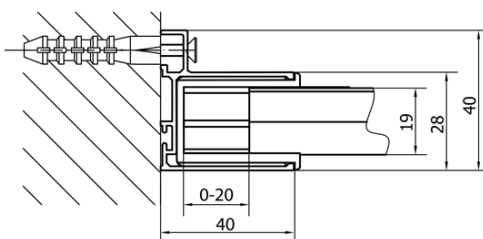

DEEP Rectangular screen 1500x750mm L/R variant, transparent

Order code: MD1516MD3116

Basic information

Brand: Polysan
Series: DEEP

Size

Width: 1500 mm
Height: 1650 mm
Depth: 750 mm

Properties

Profile colour: Chrome - polished aluminum
Shape: Rectangular shower enclosures
Type of opening: Sliding door
Opening direction: Versatile
Opening width: 630 mm
Glass colour: TRANSPARENT glass
Glass thickness: 6 mm
Weight / Piece: 53.93 kg
Packaging: 2 Piece
Warranty: 2 years

We recommend buy

1 Piece DEEP Rectangle Shower Tray, frame 150x75x26cm, White (Order code: 72384)

1 Piece Click-Clack Bath Overflow Waste (L) 900mm, 6/4", ABS/chrome (Order code: 164.390.1)

DEEP Rectangular screen 1500x750mm L/R
variant, transparent

Technical sheet

MODEL	A	B	C
MD1116	1090-1130	~480	~430
MD1216	1190-1230	~530	~480
MD1316	1290-1330	~580	~530
MD1416	1390-1430	~630	~580
MD1516	1490-1530	~680	~630
MD1616	1590-1630	~730	~680

MODEL	D
MD3116	730-750
MD3316	880-900