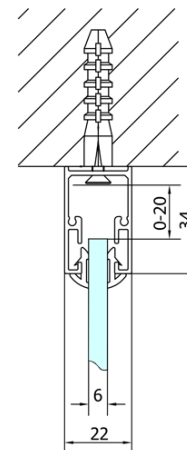

DEEP Rectangular screen 1500x750mm L/R variant, transparent

Order code: MD1516MD3116

Basic information

Brand: Polysan
Series: DEEP

Size

Width: 1500 mm
Height: 1650 mm
Depth: 750 mm

Properties

Profile colour: Chrome - polished aluminum
Shape: Rectangular shower enclosures
Type of opening: Sliding door
Opening direction: Versatile
Opening width: 630 mm
Glass colour: TRANSPARENT glass
Glass thickness: 6 mm
Weight / Piece: 53.93 kg
Packaging: 2 Piece
Warranty: 2 years

We recommend buy

1 Piece DEEP Rectangle Shower Tray, frame 150x75x26cm, White (Order code: 72384)

1 Piece Click-Clack Bath Overflow Waste (L) 900mm, 6/4", ABS/chrome (Order code: 164.390.1)

DEEP Rectangular screen 1500x750mm L/R
variant, transparent

Technical sheet

MODEL	A	B	C
MD1116	1090-1130	~480	~430
MD1216	1190-1230	~530	~480
MD1316	1290-1330	~580	~530
MD1416	1390-1430	~630	~580
MD1516	1490-1530	~680	~630
MD1616	1590-1630	~730	~680

MODEL	D
MD3116	730-750
MD3316	880-900