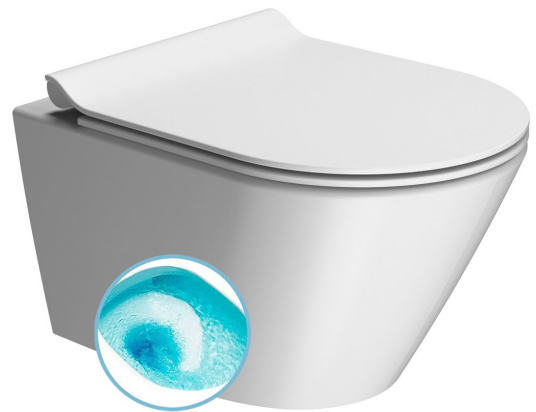

## Basic information

Brand: GSI  
Series: KUBE X COLOR

## Size

Width: 360 mm  
Height: 345 mm  
Depth: 500 mm

## Properties

Colour: White matt  
Material: Ceramic  
Flushing Technology: Swirlflush  
Flushing water volume: Flushing 3 l, Flushing 4,5 l  
Shape: Classic  
Equipment: DualGlaze, Hidden Fixings  
Package does not contain: Toilet Seat  
Weight / Piece: 23.9 kg  
Packaging: 1 Piece  
Warranty: 2 years

## We recommend buy

1 Piece PURA/KUBE X toilet seat, SLIM, Soft Close, white matt/chrom (Order code: MS86CSN09)