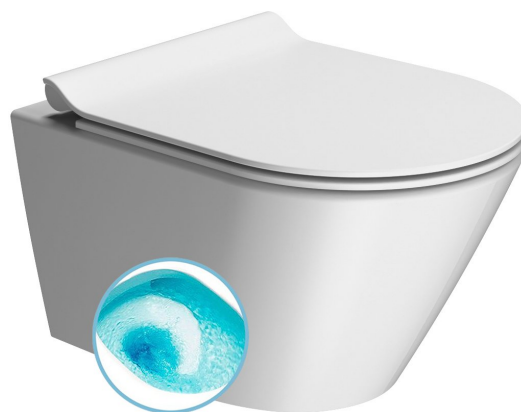

Order code: 941609

Basic information

Brand: GSI
Series: KUBE X COLOR

Size

Width: 360 mm
Height: 345 mm
Depth: 500 mm

Properties

Colour: White matt
Material: Ceramic
Flushing Technology: Swirlflush
Flushing water volume: Flushing 3 l, Flushing 4,5 l
Shape: Classic
Equipment: DualGlaze, Hidden Fixings
Package does not contain: Toilet Seat
Weight / Piece: 23.9 kg
Packaging: 1 Piece
Warranty: 2 years

We recommend buy

1 Piece PURA/KUBE X toilet seat, SLIM, Soft Close, white matt/chrom (Order code: MS86CSN09)

Spare parts

Fixing kit for Wall hung toilets and bidets GSI (Sand-Norm-Pura-Kube X-Classic) (Order code: NDFISR2)