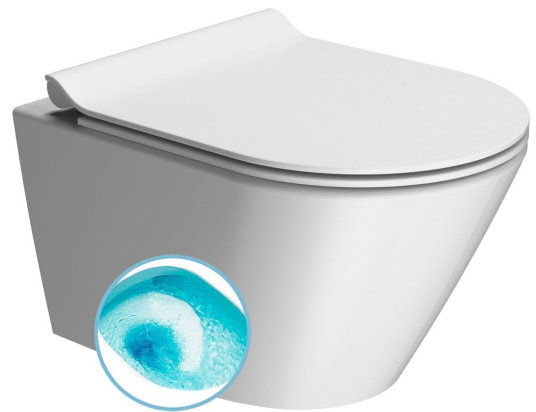

KUBE X wall hung toilet, Swirlflush, 36x50cm, white dual-matt

GSI[®]

Order code: 941609

Basic information

Brand: GSI
Series: KUBE X COLOR

Size

Width: 360 mm
Height: 345 mm
Depth: 500 mm

Properties

Colour: White matt
Material: Ceramic
Flushing Technology: Swirlflush
Flushing water volume: Flushing 3 l, Flushing 4,5 l
Shape: Classic
Equipment: DualGlaze, Hidden Fixings
Package does not contain: Toilet Seat
Weight / Piece: 23.9 kg
Packaging: 1 Piece
Warranty: 2 years

We recommend buy

1 Piece PURA/KUBE X toilet seat, SLIM, Soft Close, white matt/chrom (Order code: MS86CSN09)

Spare parts

Fixing kit for Wall hung toilets and bidets GSI (Sand-Norm-Pura-Kube X-Classic) (Order code: NDFISR2)