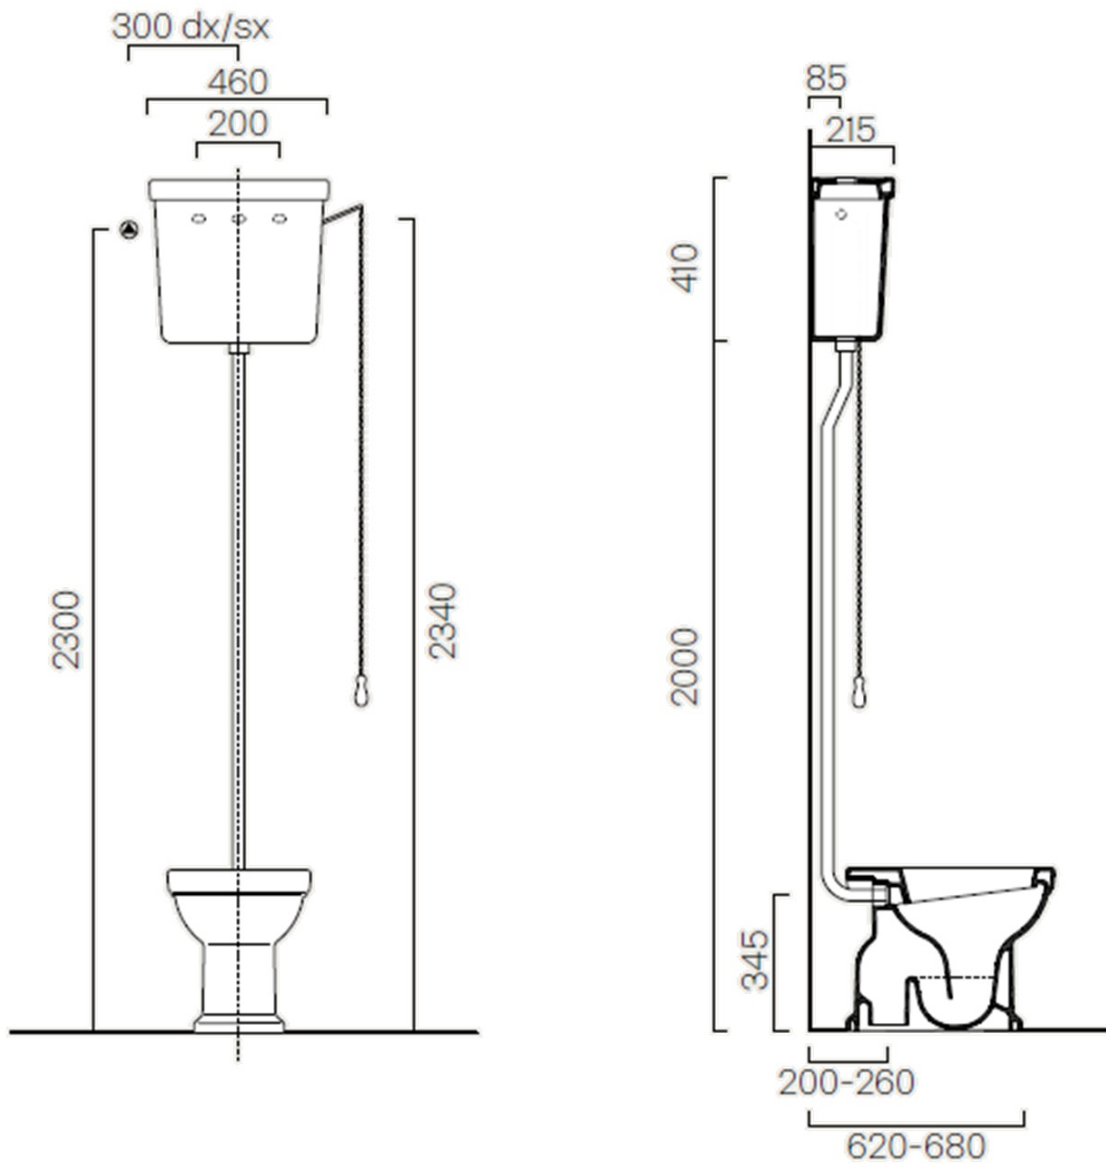

CLASSIC Toilet Bowl with Water Tank, P-Trap, white-bronze

GSI[®]

Order code: WCSET24-CLASSIC-ZO

Basic information

Brand: GSI
Series: CLASSIC

Size

Width: 370 mm
Height: 415 mm
Depth: 540 mm

Properties

Colour: White
Material: Ceramic
Flushing Technology: Standard
Flushing water volume: Flushing 4,5 l
Shape: Retro
Equipment: P-Trap
Package does not contain: Mounting Kit, Toilet Seat
Weight / Piece: 43.4 kg
Packaging: 3 Piece
Warranty: 2 years

We recommend buy

1 Piece CLASSIC Soft Close toilet seat, white/bronze (Order code: MSB87CN11)
1 Piece Toilet fixings, bronze (Order code: FVBBO)

Technical sheet

CLASSIC Toilet Bowl with Water Tank, P-Trap, white-bronze