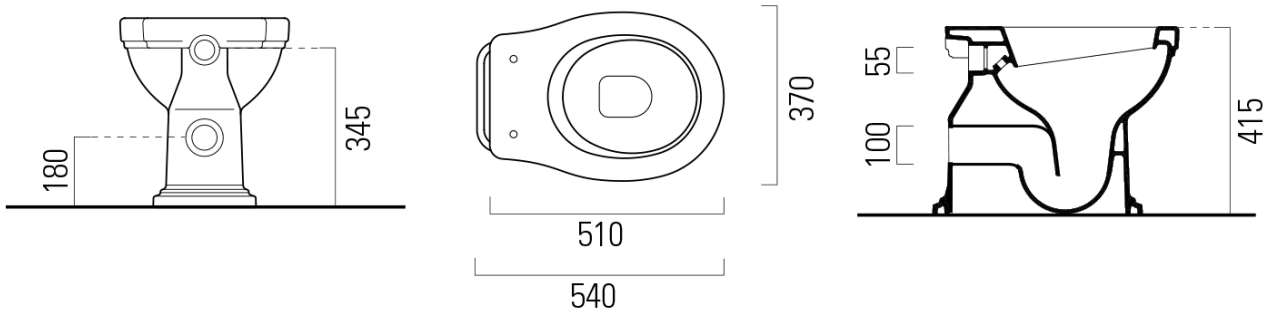

CLASSIC Toilet Bowl with Water Tank, P-Trap, white-bronze

GSI[®]

Order code: WCSET24-CLASSIC-ZO

Basic information

Brand: GSI
Series: CLASSIC

Size

Width: 370 mm
Height: 415 mm
Depth: 540 mm

Properties

Colour: White
Material: Ceramic
Flushing Technology: Standard
Flushing water volume: Flushing 4,5 l
Shape: Retro
Equipment: P-Trap
Package does not contain: Mounting Kit, Toilet Seat
Weight / Piece: 43.4 kg
Packaging: 3 Piece
Warranty: 2 years

We recommend buy

1 Piece CLASSIC toilet seat, Soft Close, Quick Release, white/bronze (Order code: MSB87CN11)
1 Piece Toilet fixings, bronze (Order code: FVBBO)

Technical sheet

CLASSIC Toilet Bowl with Water Tank, P-Trap, white-bronze