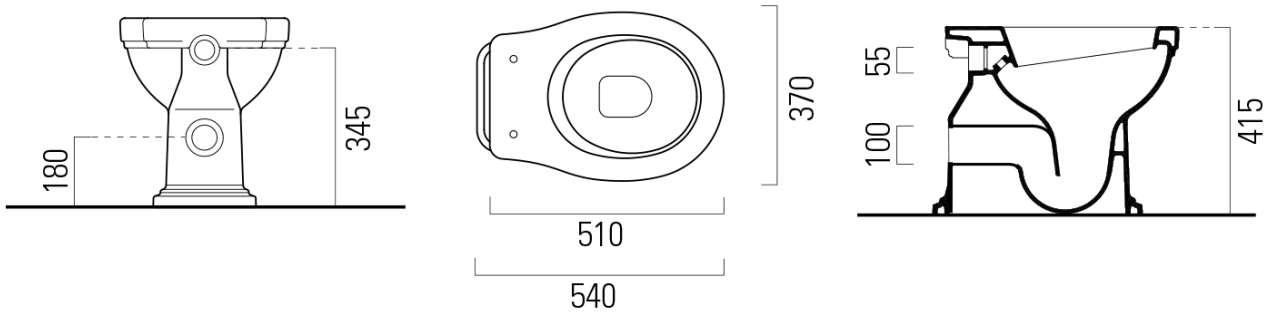

CLASSIC Toilet Bowl with Water Tank, P-Trap, white-bronze

GSI[®]

Order code: WCSET24-CLASSIC-ZO

Basic information

Brand: GSI
Series: CLASSIC

Size

Width: 370 mm
Height: 415 mm
Depth: 540 mm

Properties

Colour: White
Material: Ceramic
Flushing Technology: Standard
Flushing water volume: Flushing 4,5 l
Shape: Retro
Equipment: P-Trap
Package does not contain: Mounting Kit, Toilet Seat
Weight / Piece: 43.4 kg
Packaging: 3 Piece
Warranty: 2 years

We recommend buy

1 Piece CLASSIC toilet seat, Soft Close, Quick Release, white/bronze (Order code: MSB87CN11)
1 Piece Toilet fixings, bronze (Order code: FVBBO)

Technical sheet

CLASSIC Toilet Bowl with Water Tank, P-Trap, white-bronze