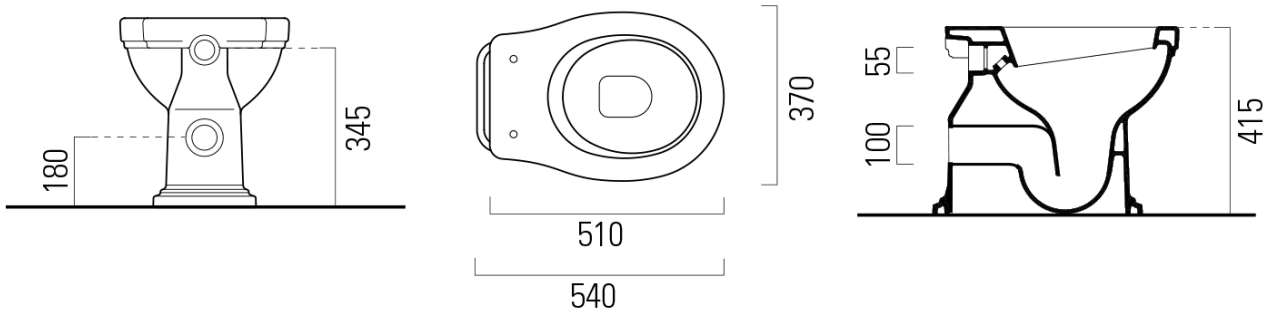

CLASSIC Toilet Bowl with Water Tank, P-Trap, white-bronze

GSI[®]

Order code: WCSET24-CLASSIC-ZO

Basic information

Brand: GSI
Series: CLASSIC

Size

Width: 370 mm
Height: 415 mm
Depth: 540 mm

Properties

Colour: White
Material: Ceramic
Flushing Technology: Standard
Flushing water volume: Flushing 4,5 l
Shape: Retro
Equipment: P-Trap
Package does not contain: Mounting Kit, Toilet Seat
Weight / Piece: 43.4 kg
Packaging: 3 Piece
Warranty: 2 years

We recommend buy

1 Piece CLASSIC Soft Close toilet seat, white/bronze (Order code: MSB87CN11)
1 Piece Toilet fixings, bronze (Order code: FVBBO)

Technical sheet

CLASSIC Toilet Bowl with Water Tank, P-Trap, white-bronze