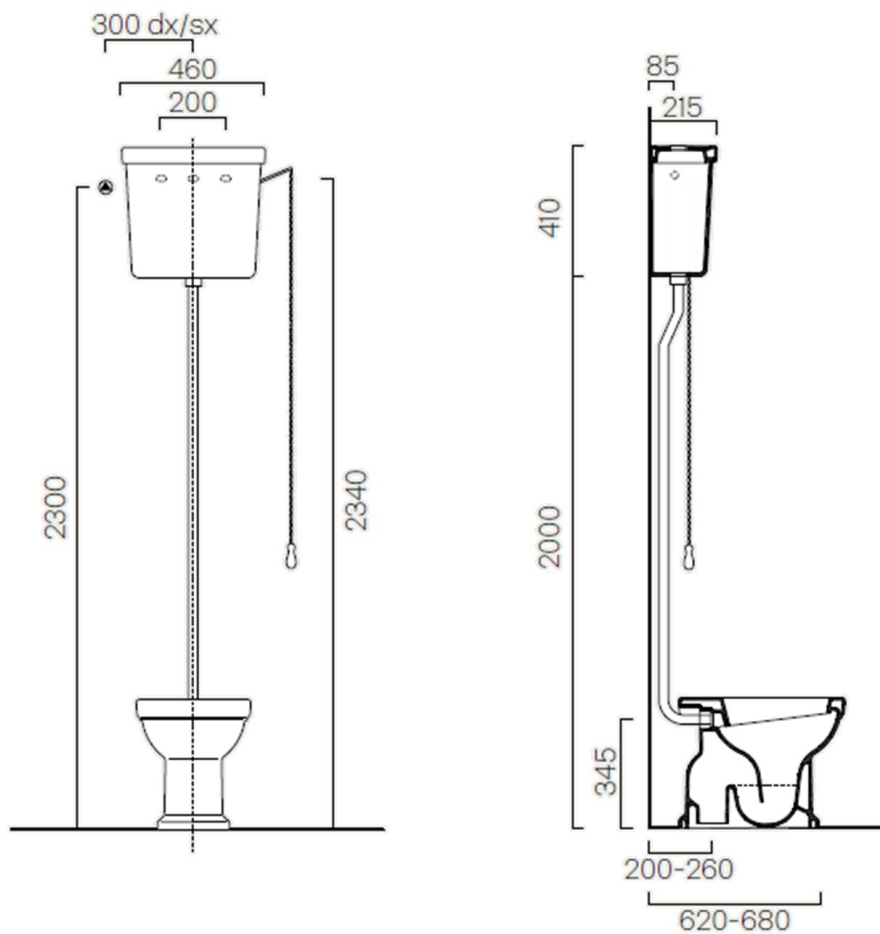

CLASSIC Toilet Bowl with Water Tank, P-Trap, white-bronze

GSI[®]

Order code: WCSET24-CLASSIC-ZO

Size

Width: 370 mm
Height: 415 mm
Depth: 540 mm

Properties

Colour: White
Material: Ceramic
Warranty: 2 years

Technical sheet

CLASSIC Toilet Bowl with Water Tank, P-Trap, white-bronze

GSI[®]