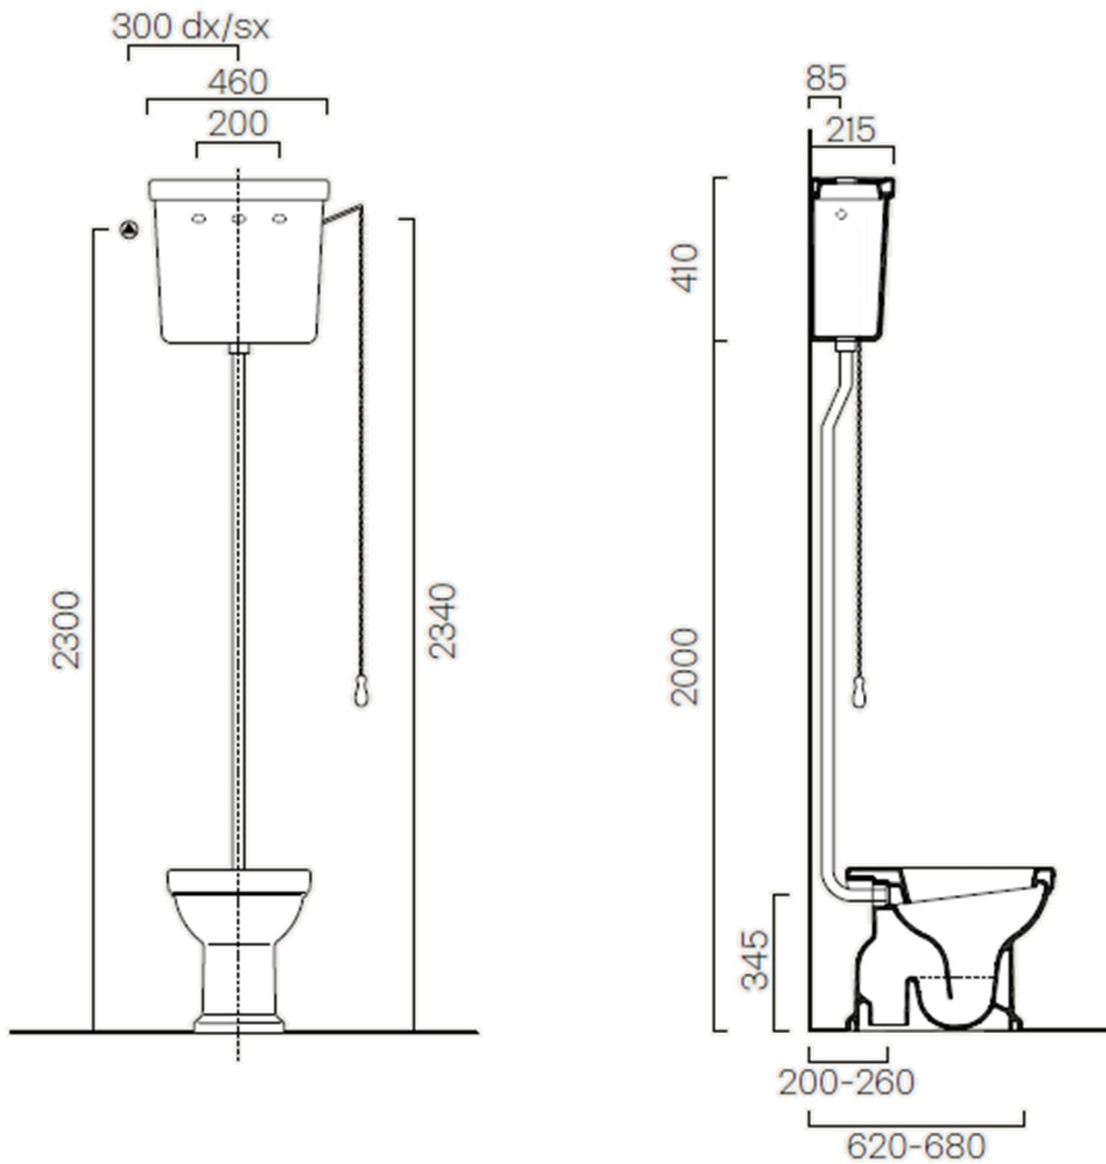

## Size

Width: 370 mm  
Height: 415 mm  
Depth: 540 mm

## Properties

Colour: White  
Material: Ceramic  
Flushing Technology: Standard  
Flushing water volume: Flushing 4,5 l  
Shape: Retro  
Equipment: P-Trap  
Package does not contain: Mounting Kit, Toilet Seat  
Weight / Piece: 43.4 kg  
Packaging: 3 Piece  
Warranty: 2 years

## We recommend buy

1 Piece CLASSIC Soft Close toilet seat, white/chrome (Order code: MSC87CN11)  
1 Piece Toilet fixings, chrome (Order code: FVB)

Technical sheet

# CLASSIC Toilet Bowl with Water Tank, P-Trap, white-chrome

GSI<sup>®</sup>