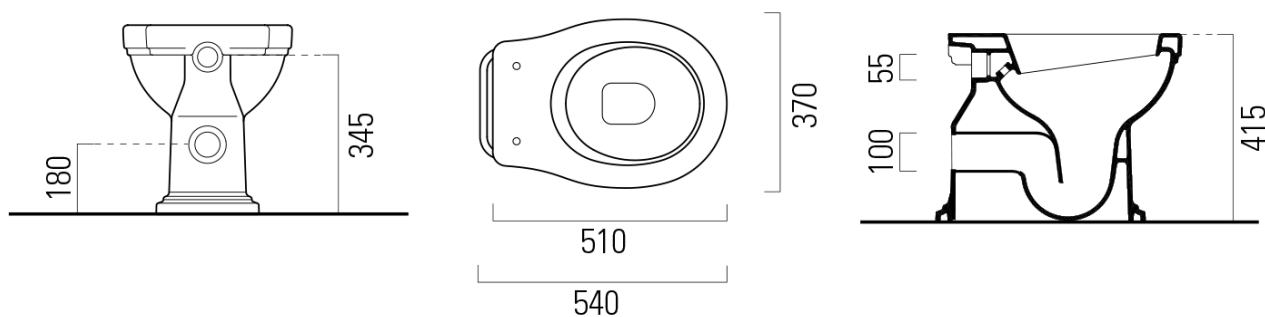

CLASSIC Toilet Bowl with Water Tank, P-Trap, white-chrome

GSI[®]

Order code: WCSET23-CLASSIC-ZO

Basic information

Brand: GSI
Series: CLASSIC

Size

Width: 370 mm
Height: 415 mm
Depth: 540 mm

Properties

Colour: White
Material: Ceramic
Flushing Technology: Standard
Flushing water volume: Flushing 4,5 l
Shape: Retro
Equipment: P-Trap
Package does not contain: Mounting Kit, Toilet Seat
Weight / Piece: 43.4 kg
Packaging: 3 Piece
Warranty: 2 years

We recommend buy

1 Piece CLASSIC toilet seat, Soft Close, Quick Release, white/chrome (Order code: MSC87CN11)

1 Piece Toilet fixings, chrome (Order code: FVB)

Technical sheet

CLASSIC Toilet Bowl with Water Tank, P-Trap, white-chrome