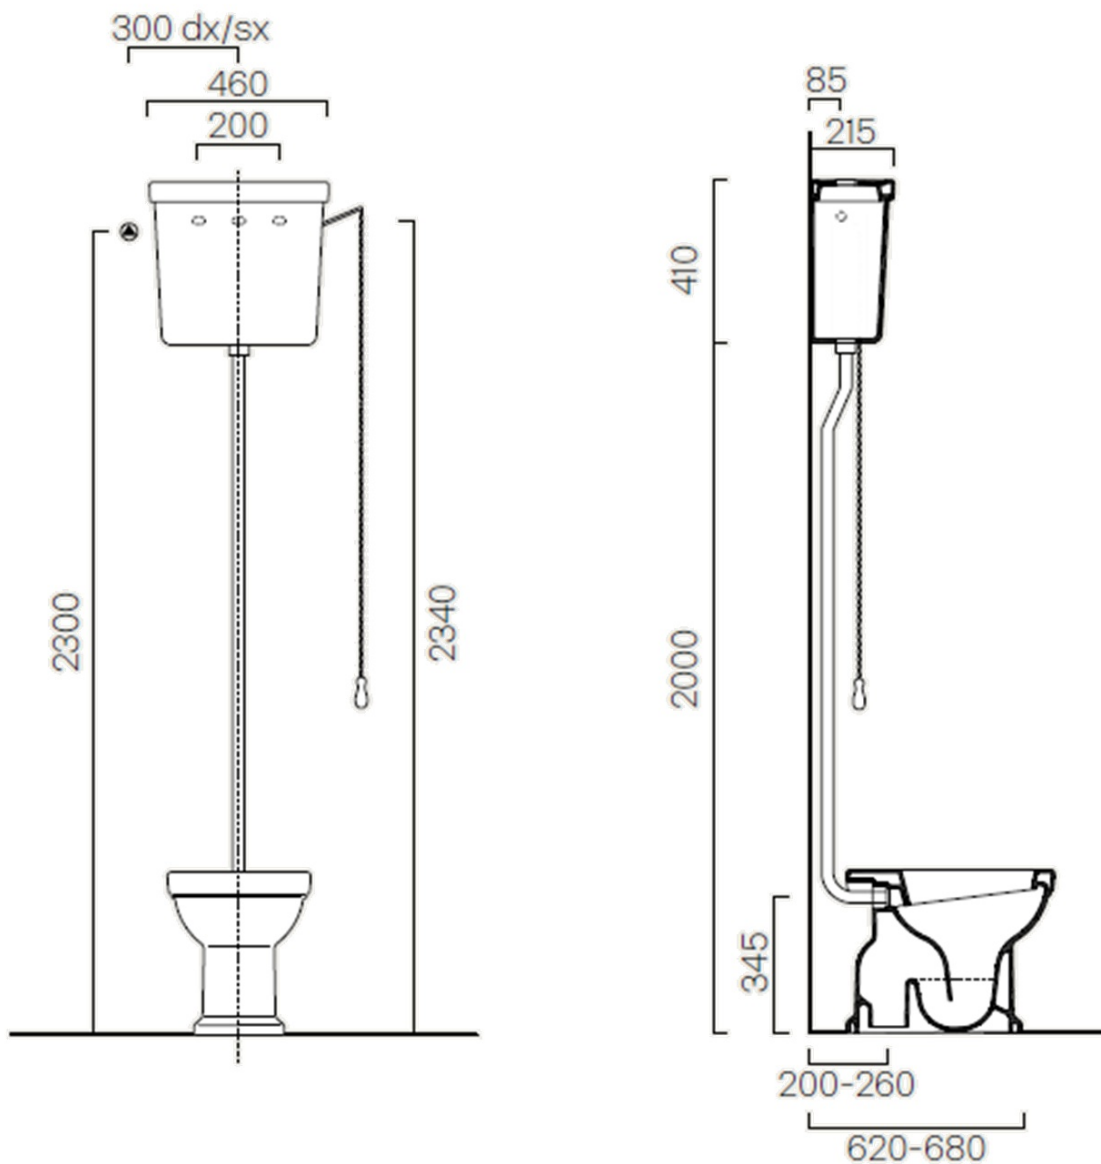

## Size

Width: 370 mm  
Height: 415 mm  
Depth: 540 mm

## Properties

Colour: White  
Material: Ceramic  
Flushing Technology: Standard  
Flushing water volume: Flushing 4,5 l  
Shape: Retro  
Equipment: P-Trap  
Package does not contain: Mounting Kit, Toilet Seat  
Weight / Piece: 43.4 kg  
Packaging: 3 Piece  
Warranty: 2 years

## We recommend buy

1 Piece CLASSIC Soft Close toilet seat, white/chrome (Order code: MSC87CN11)  
1 Piece Toilet fixings, chrome (Order code: FVB)

Technical sheet

# CLASSIC Toilet Bowl with Water Tank, P-Trap, white-chrome

GSI<sup>®</sup>