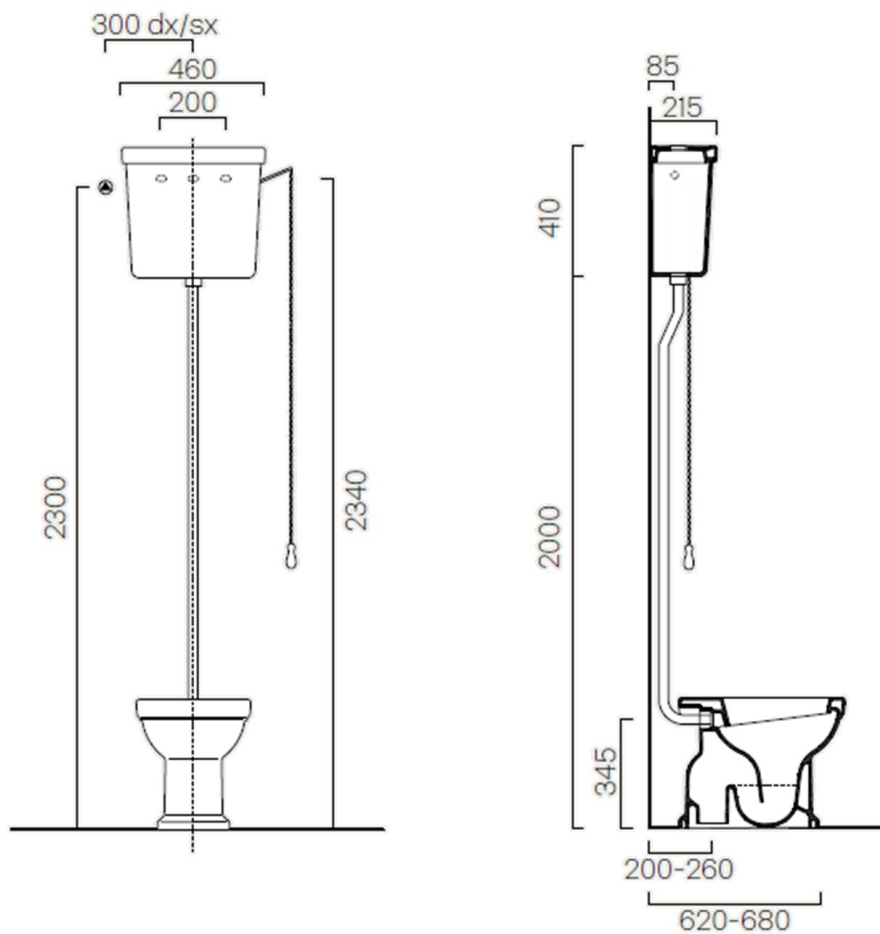

CLASSIC Toilet Bowl with Water Tank, P-Trap, white-chrome

GSI[®]

Order code: WCSET23-CLASSIC-ZO

Size

Width: 370 mm
Height: 415 mm
Depth: 540 mm

Properties

Colour: White
Material: Ceramic
Warranty: 2 years

Technical sheet

CLASSIC Toilet Bowl with Water Tank, P-Trap, white-chrome

GSI[®]