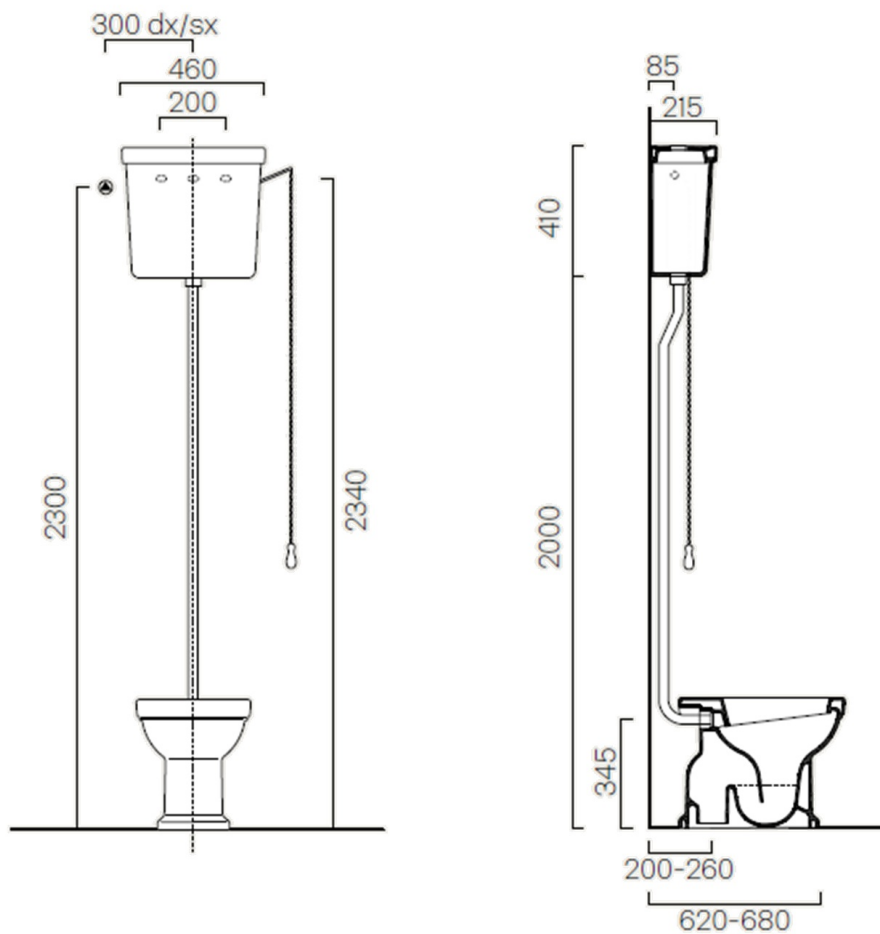

# CLASSIC Toilet Bowl with Water Tank, P-Trap, white-chrome

GSI<sup>®</sup>

Order code: WCSET23-CLASSIC-ZO

## Size

Width: 370 mm  
Height: 415 mm  
Depth: 540 mm

## Properties

Colour: White  
Material: Ceramic  
Warranty: 2 years

# CLASSIC Toilet Bowl with Water Tank, P-Trap, white-chrome

GSI<sup>®</sup>