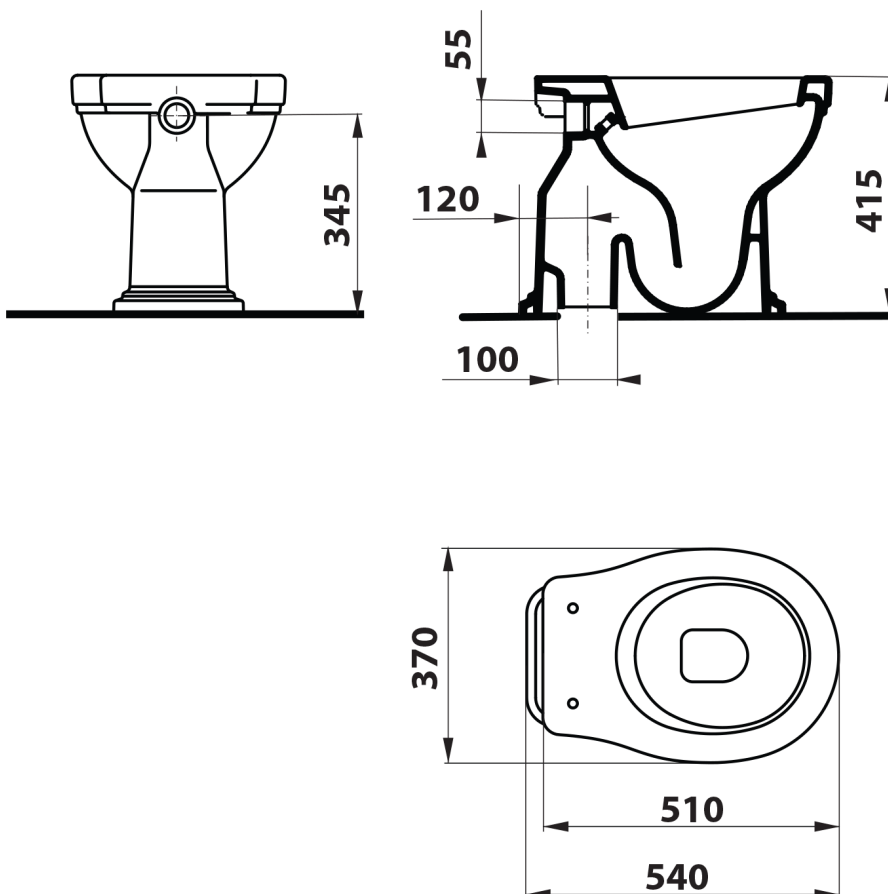

CLASSIC Toilet Bowl with Water Tank, S-Trap, white-bronze

GSI[®]

Order code: WCSET22-CLASSIC-SO

Size

Width: 370 mm
Height: 415 mm
Depth: 540 mm

Properties

Colour: White
Material: Ceramic
Warranty: 2 years

Technical sheet

CLASSIC Toilet Bowl with Water Tank, S-Trap, white-bronze

GSI[®]