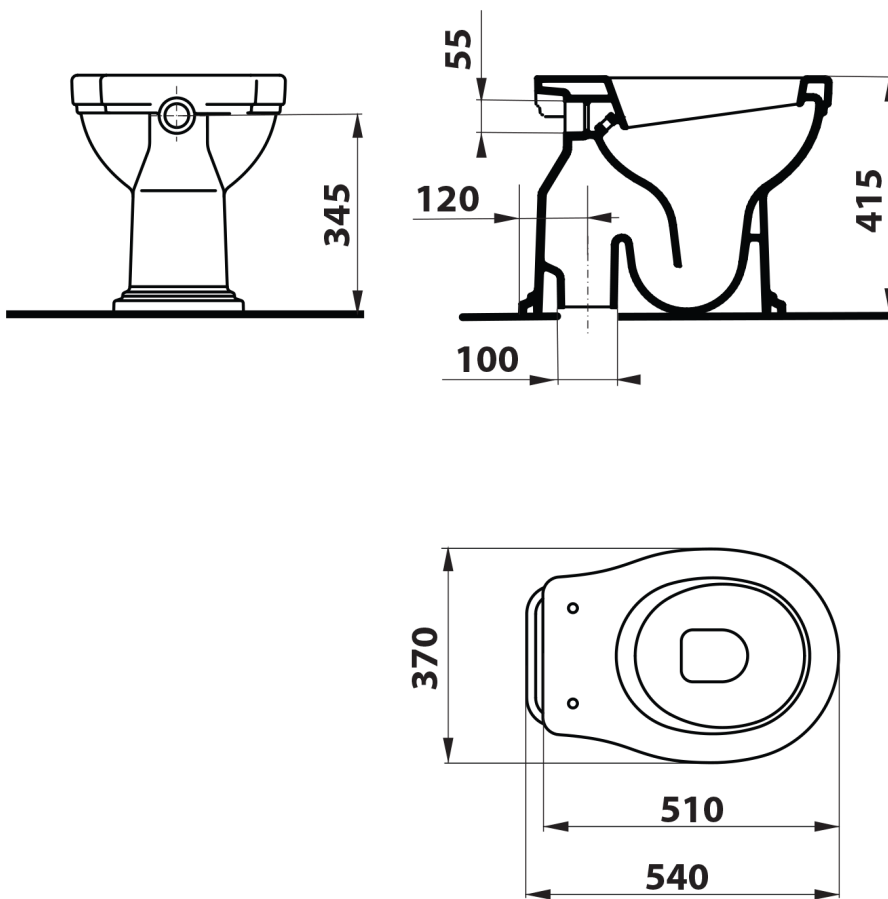

CLASSIC Toilet Bowl with Water Tank, S-Trap, white-chrome

GSI[®]

Order code: WCSET21-CLASSIC-SO

Size

Width: 370 mm
Height: 415 mm
Depth: 540 mm

Properties

Colour: White
Material: Ceramic
Warranty: 2 years

Technical sheet

CLASSIC Toilet Bowl with Water Tank, S-Trap, white-chrome

GSI[®]