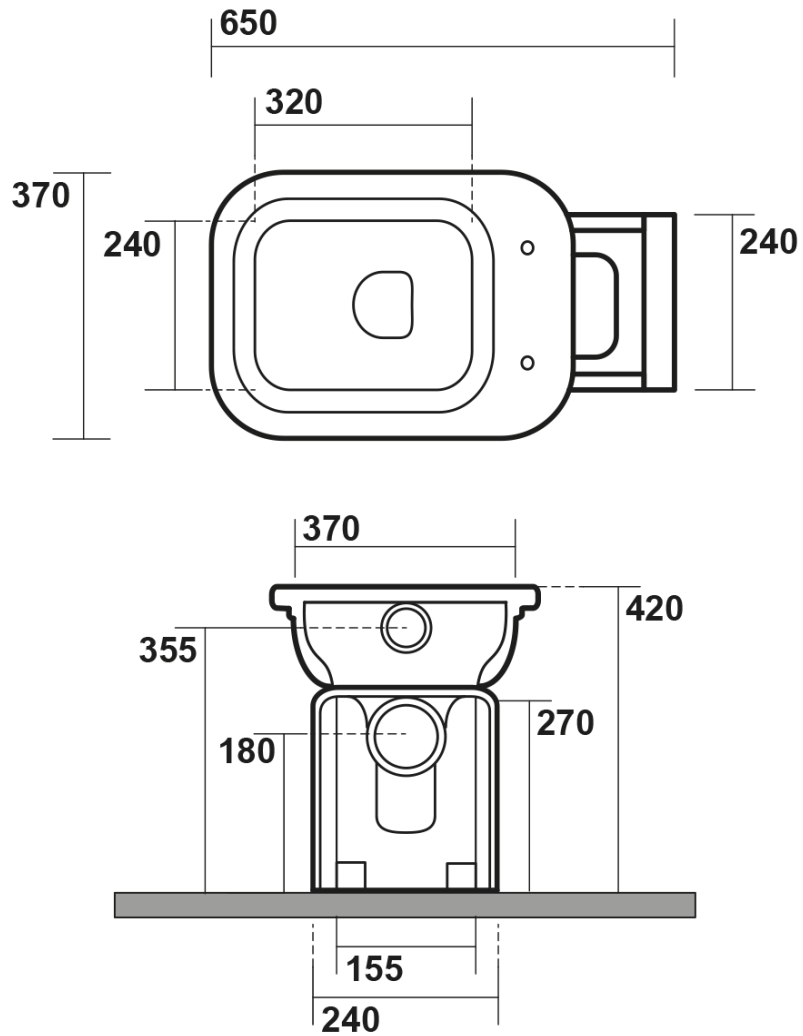

WALDORF Toilet Bowl with Water Tank, S-Trap/P-Trap, white-bronze

KERASAN

Order code: WCSET20-WALDORF

Basic information

Brand: Kerasan
Series: WALDORF

Size

Width: 370 mm
Height: 420 mm
Depth: 650 mm

Properties

Colour: White
Material: Ceramic
Flushing Technology: Standard
Flushing water volume: Flushing 6 l
Shape: Retro
Equipment: S-Trap, P-Trap
Package does not contain: Mounting Kit, Toilet Seat
Weight / Piece: 43.71 kg
Packaging: 4 Piece
Warranty: 2 years

WALDORF Toilet Bowl with Water Tank, S-Trap/P-Trap, white-bronze

KERASAN

Technical sheet

WALDORF Toilet Bowl with Water Tank, S-Trap/P-Trap, white-bronze

KERASAN