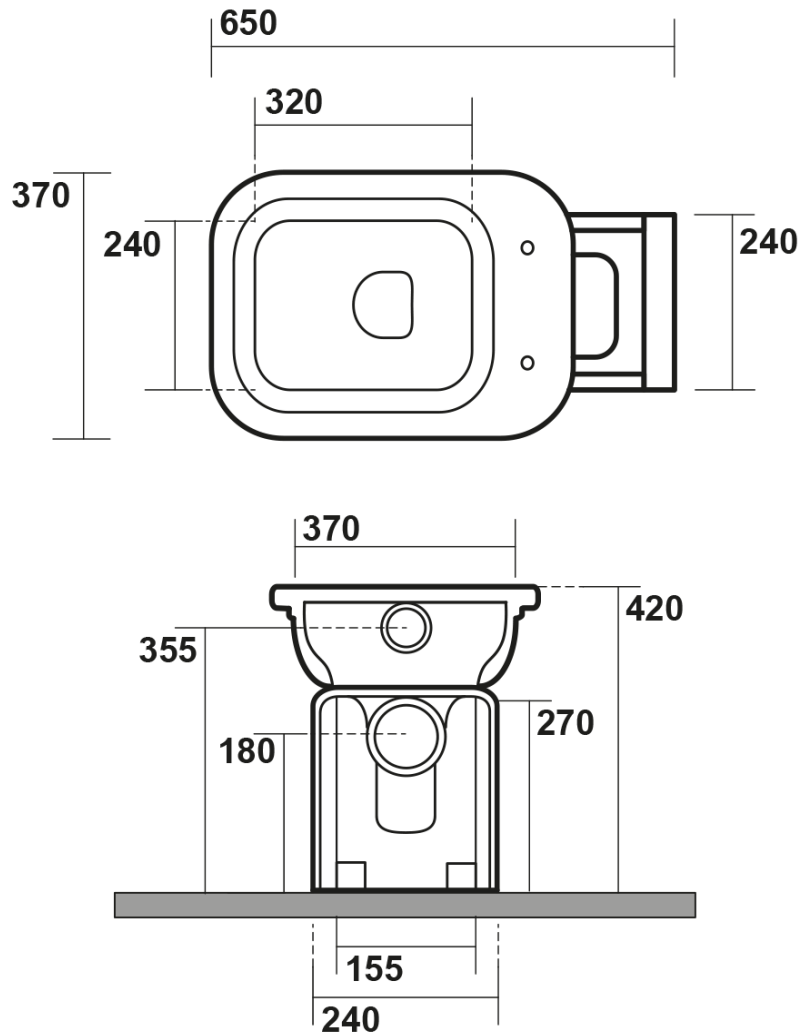

WALDORF Toilet Bowl with Water Tank, S-Trap/P-Trap, white-bronze

KERASAN

Order code: WCSET20-WALDORF

Basic information

Brand: Kerasan
Series: WALDORF

Size

Width: 370 mm
Height: 420 mm
Depth: 650 mm

Properties

Colour: White
Material: Ceramic
Flushing Technology: Standard
Flushing water volume: Flushing 6 l
Shape: Retro
Equipment: S-Trap, P-Trap
Package does not contain: Mounting Kit, Toilet Seat
Weight / Piece: 43.71 kg
Packaging: 4 Piece
Warranty: 2 years

We recommend buy

1 Piece WALDORF Soft Close Toilet Seat, white/bronze (Order code: 418601)
1 Piece MAK10 toilet pan fixing kit, screw 6,0x80, white (Order code: 40024)

WALDORF Toilet Bowl with Water Tank, S-Trap/P-Trap, white-bronze

KERASAN

Technical sheet

WALDORF Toilet Bowl with Water Tank, S-Trap/P-Trap, white-bronze

KERASAN