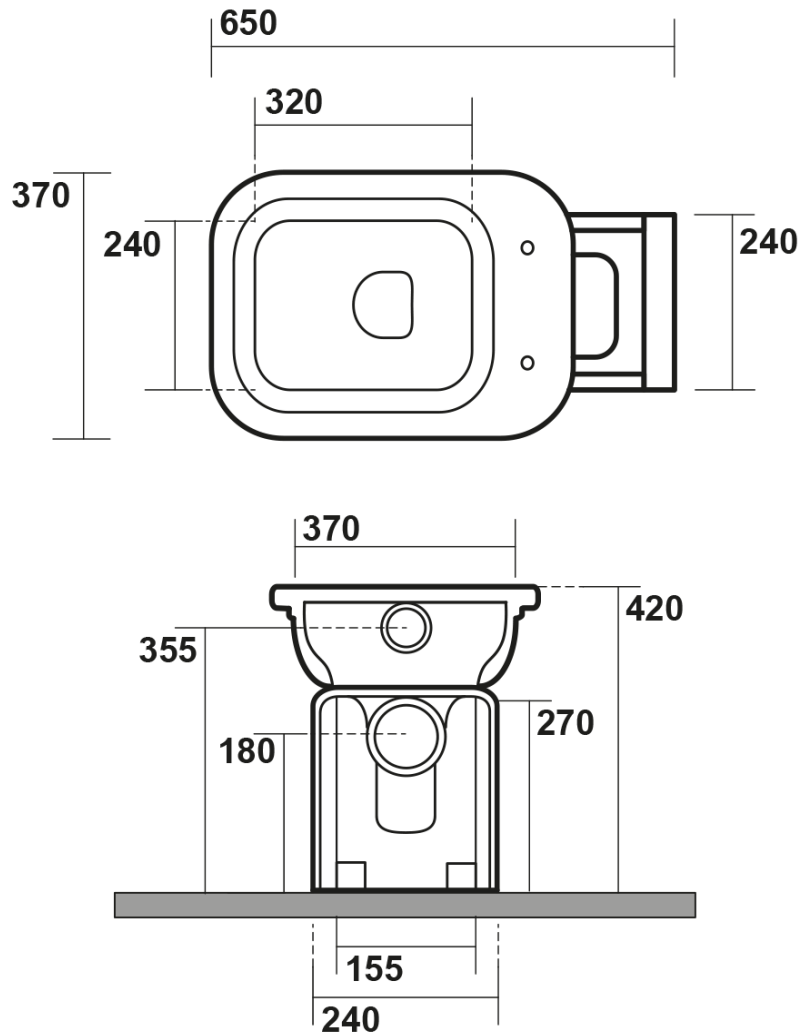

WALDORF Toilet Bowl with Water Tank, S-Trap/P-Trap, white-bronze

KERASAN

Technical sheet