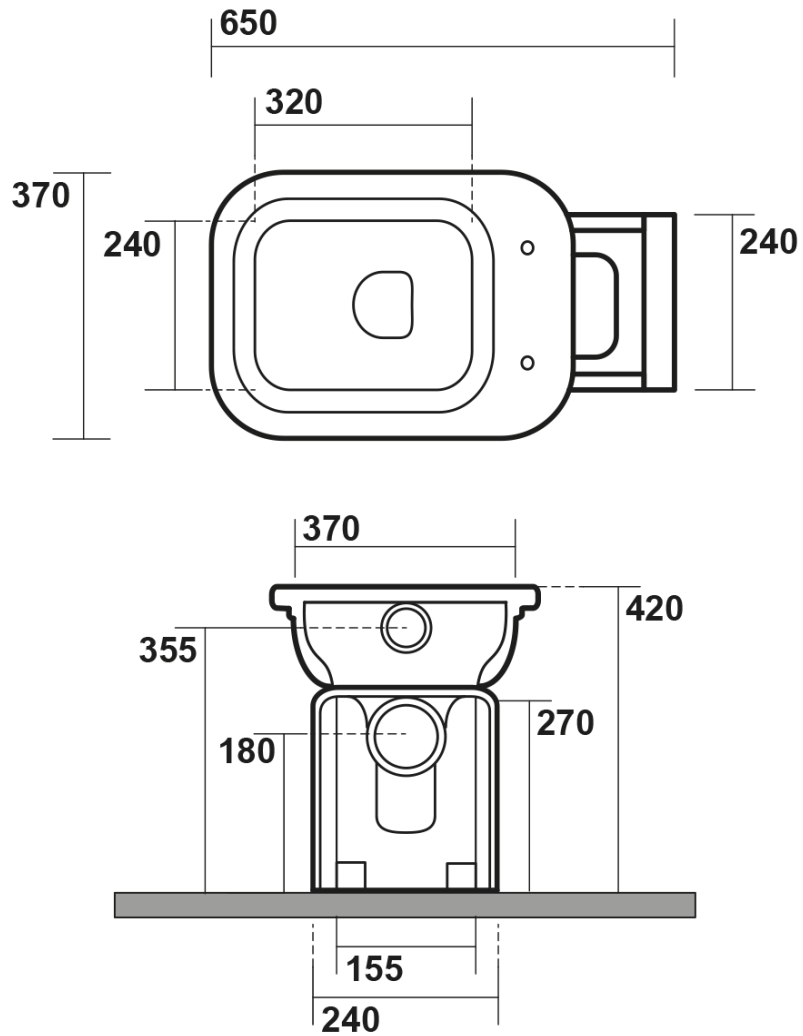

WALDORF Toilet Bowl with Water Tank, S-Trap/P-Trap, white-chrome

KERASAN

Order code: WCSET19-WALDORF

Basic information

Brand: Kerasan
Series: WALDORF

Size

Width: 370 mm
Height: 420 mm
Depth: 650 mm

Properties

Colour: White
Material: Ceramic
Flushing Technology: Standard
Flushing water volume: Flushing 6 l
Shape: Retro
Equipment: S-Trap, P-Trap
Package does not contain: Mounting Kit, Toilet Seat
Weight / Piece: 43.71 kg
Packaging: 4 Piece
Warranty: 2 years

We recommend buy

- 1 Piece WALDORF Soft Close Toilet Seat, white/chrome (Order code: 418801)
- 1 Piece MAK10 toilet pan fixing kit, screw 6,0x80, white (Order code: 40024)

WALDORF Toilet Bowl with Water Tank, S-Trap/P-Trap, white-chrome

KERASAN

Technical sheet

WALDORF Toilet Bowl with Water Tank, S-Trap/P-Trap, white-chrome

KERASAN